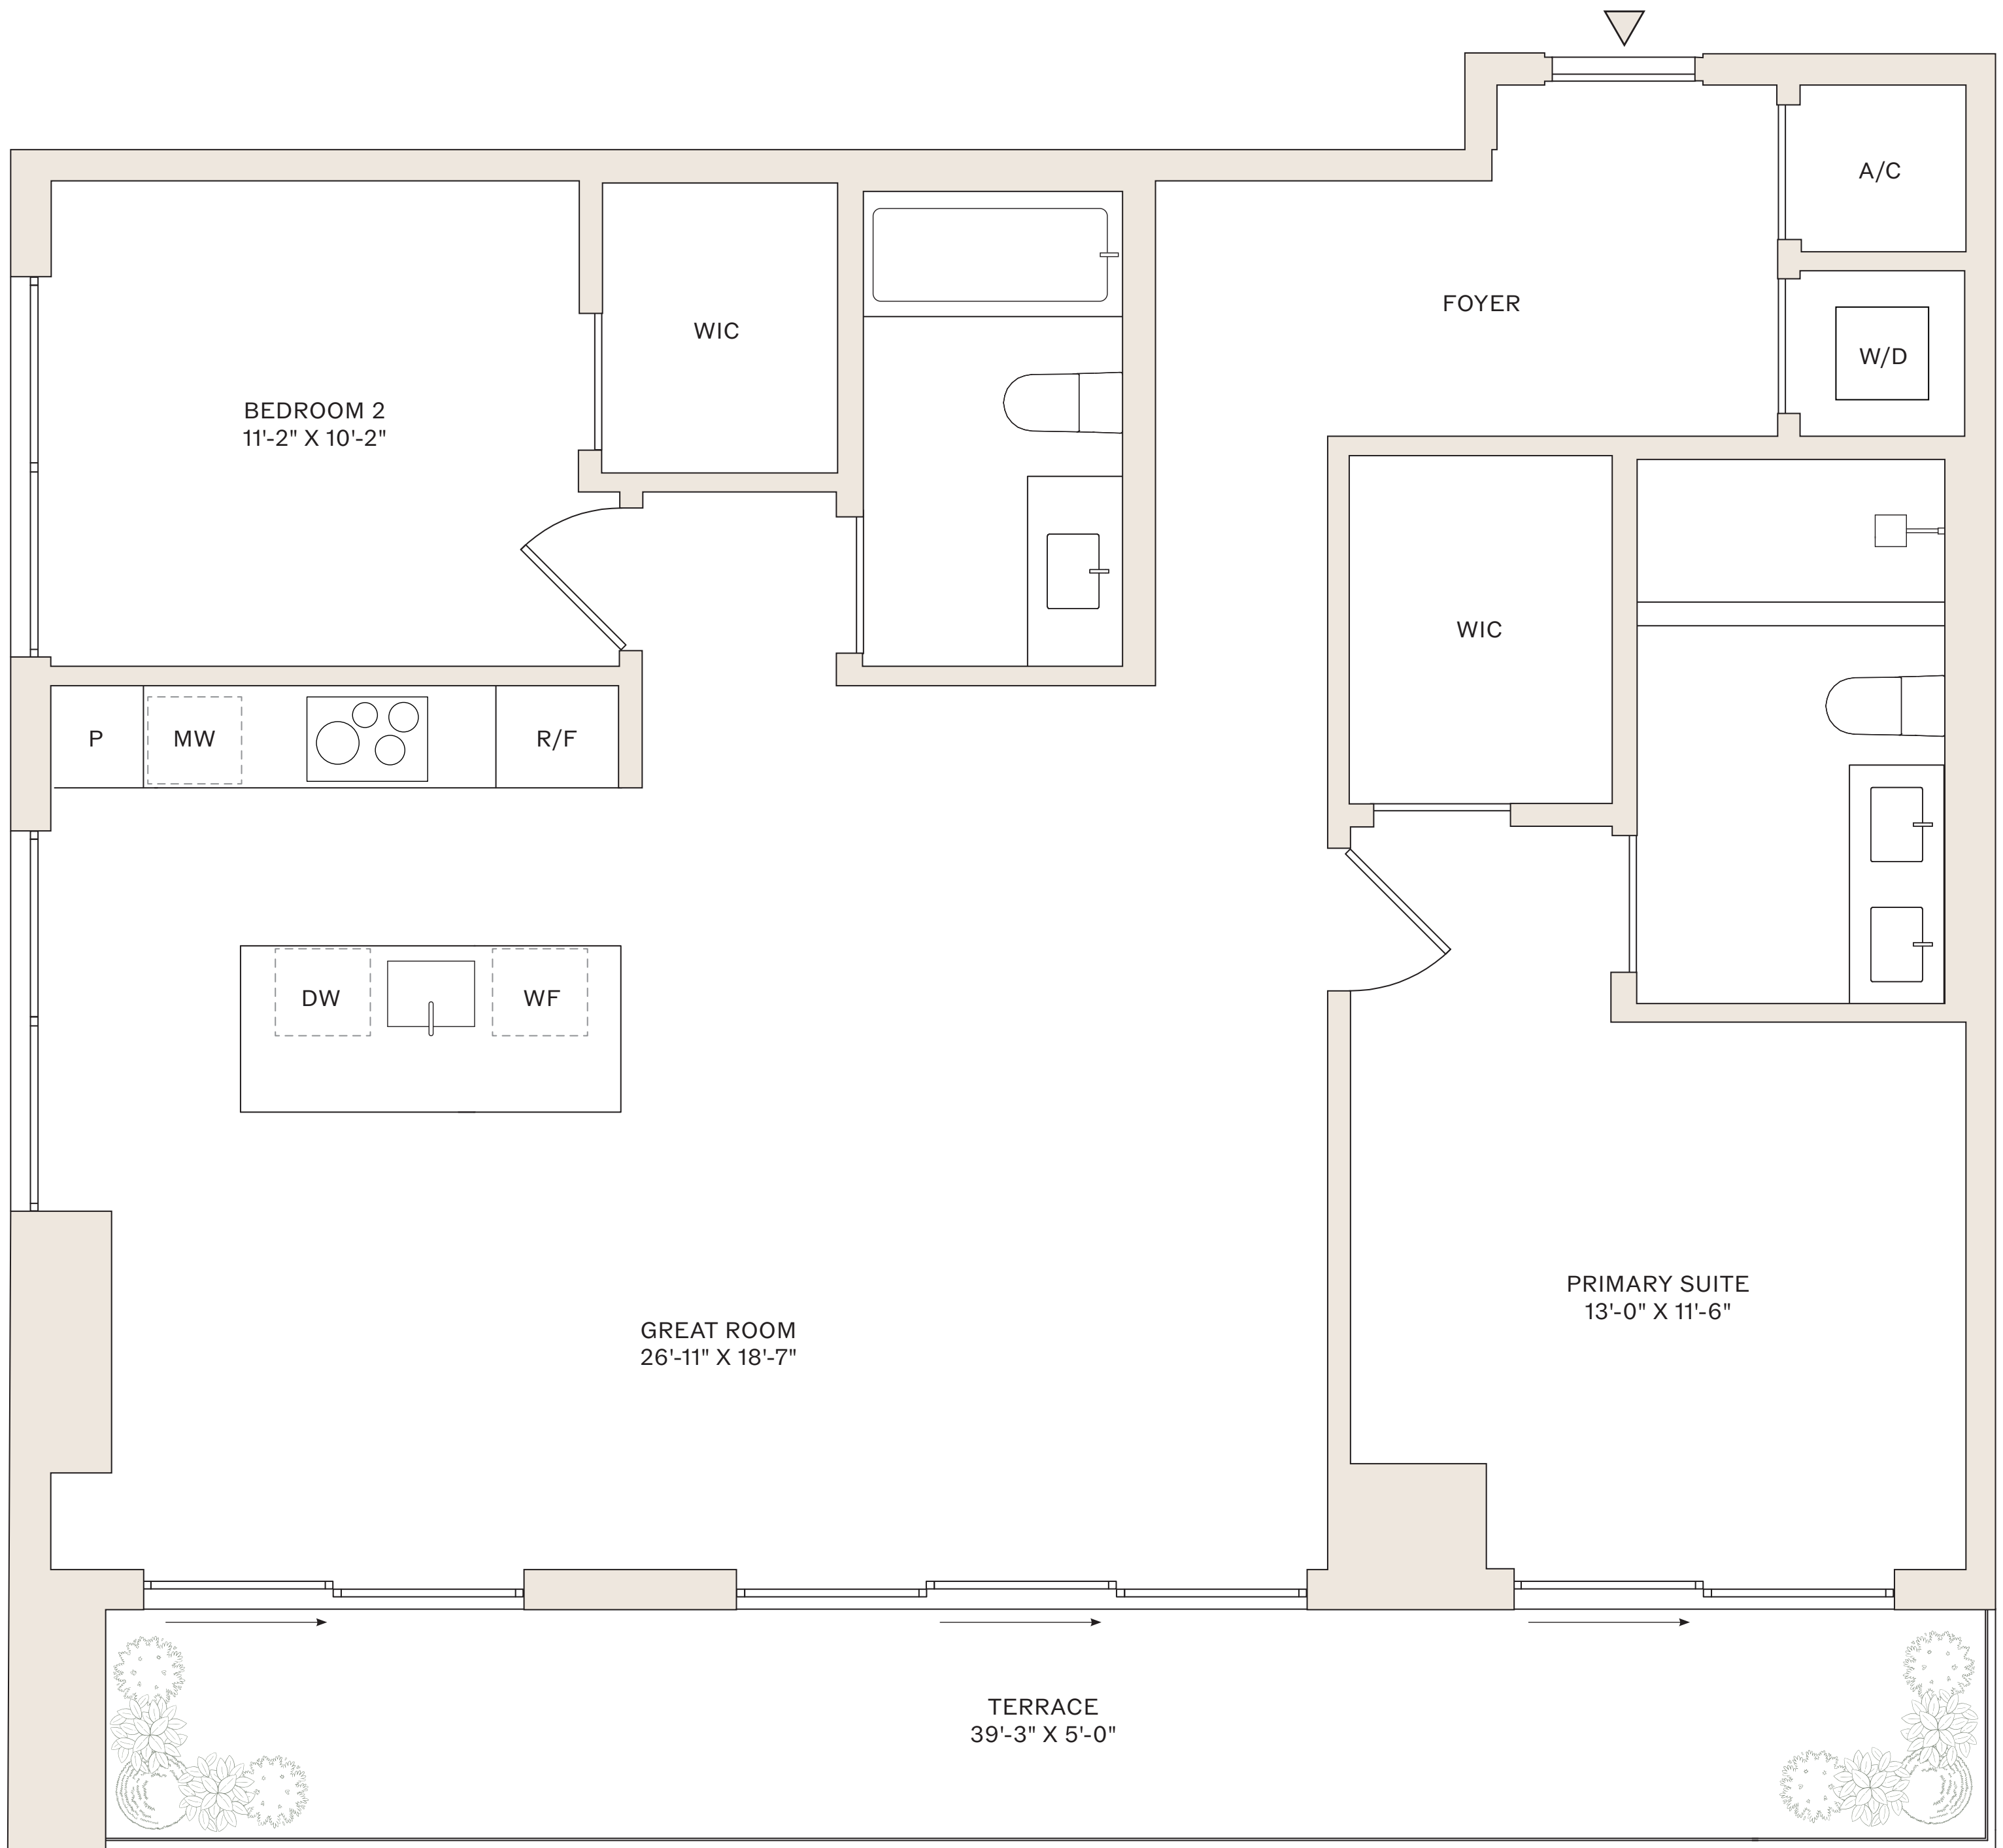

# VICEROY

RESIDENCES

FORT LAUDERDALE

# RESIDENCES 30-44 F

2 BEDROOMS

2 BATHROOMS

INTERIOR: 1,286 SF

TERRACE: 196 SF

SCALE: 3/8" = 1'