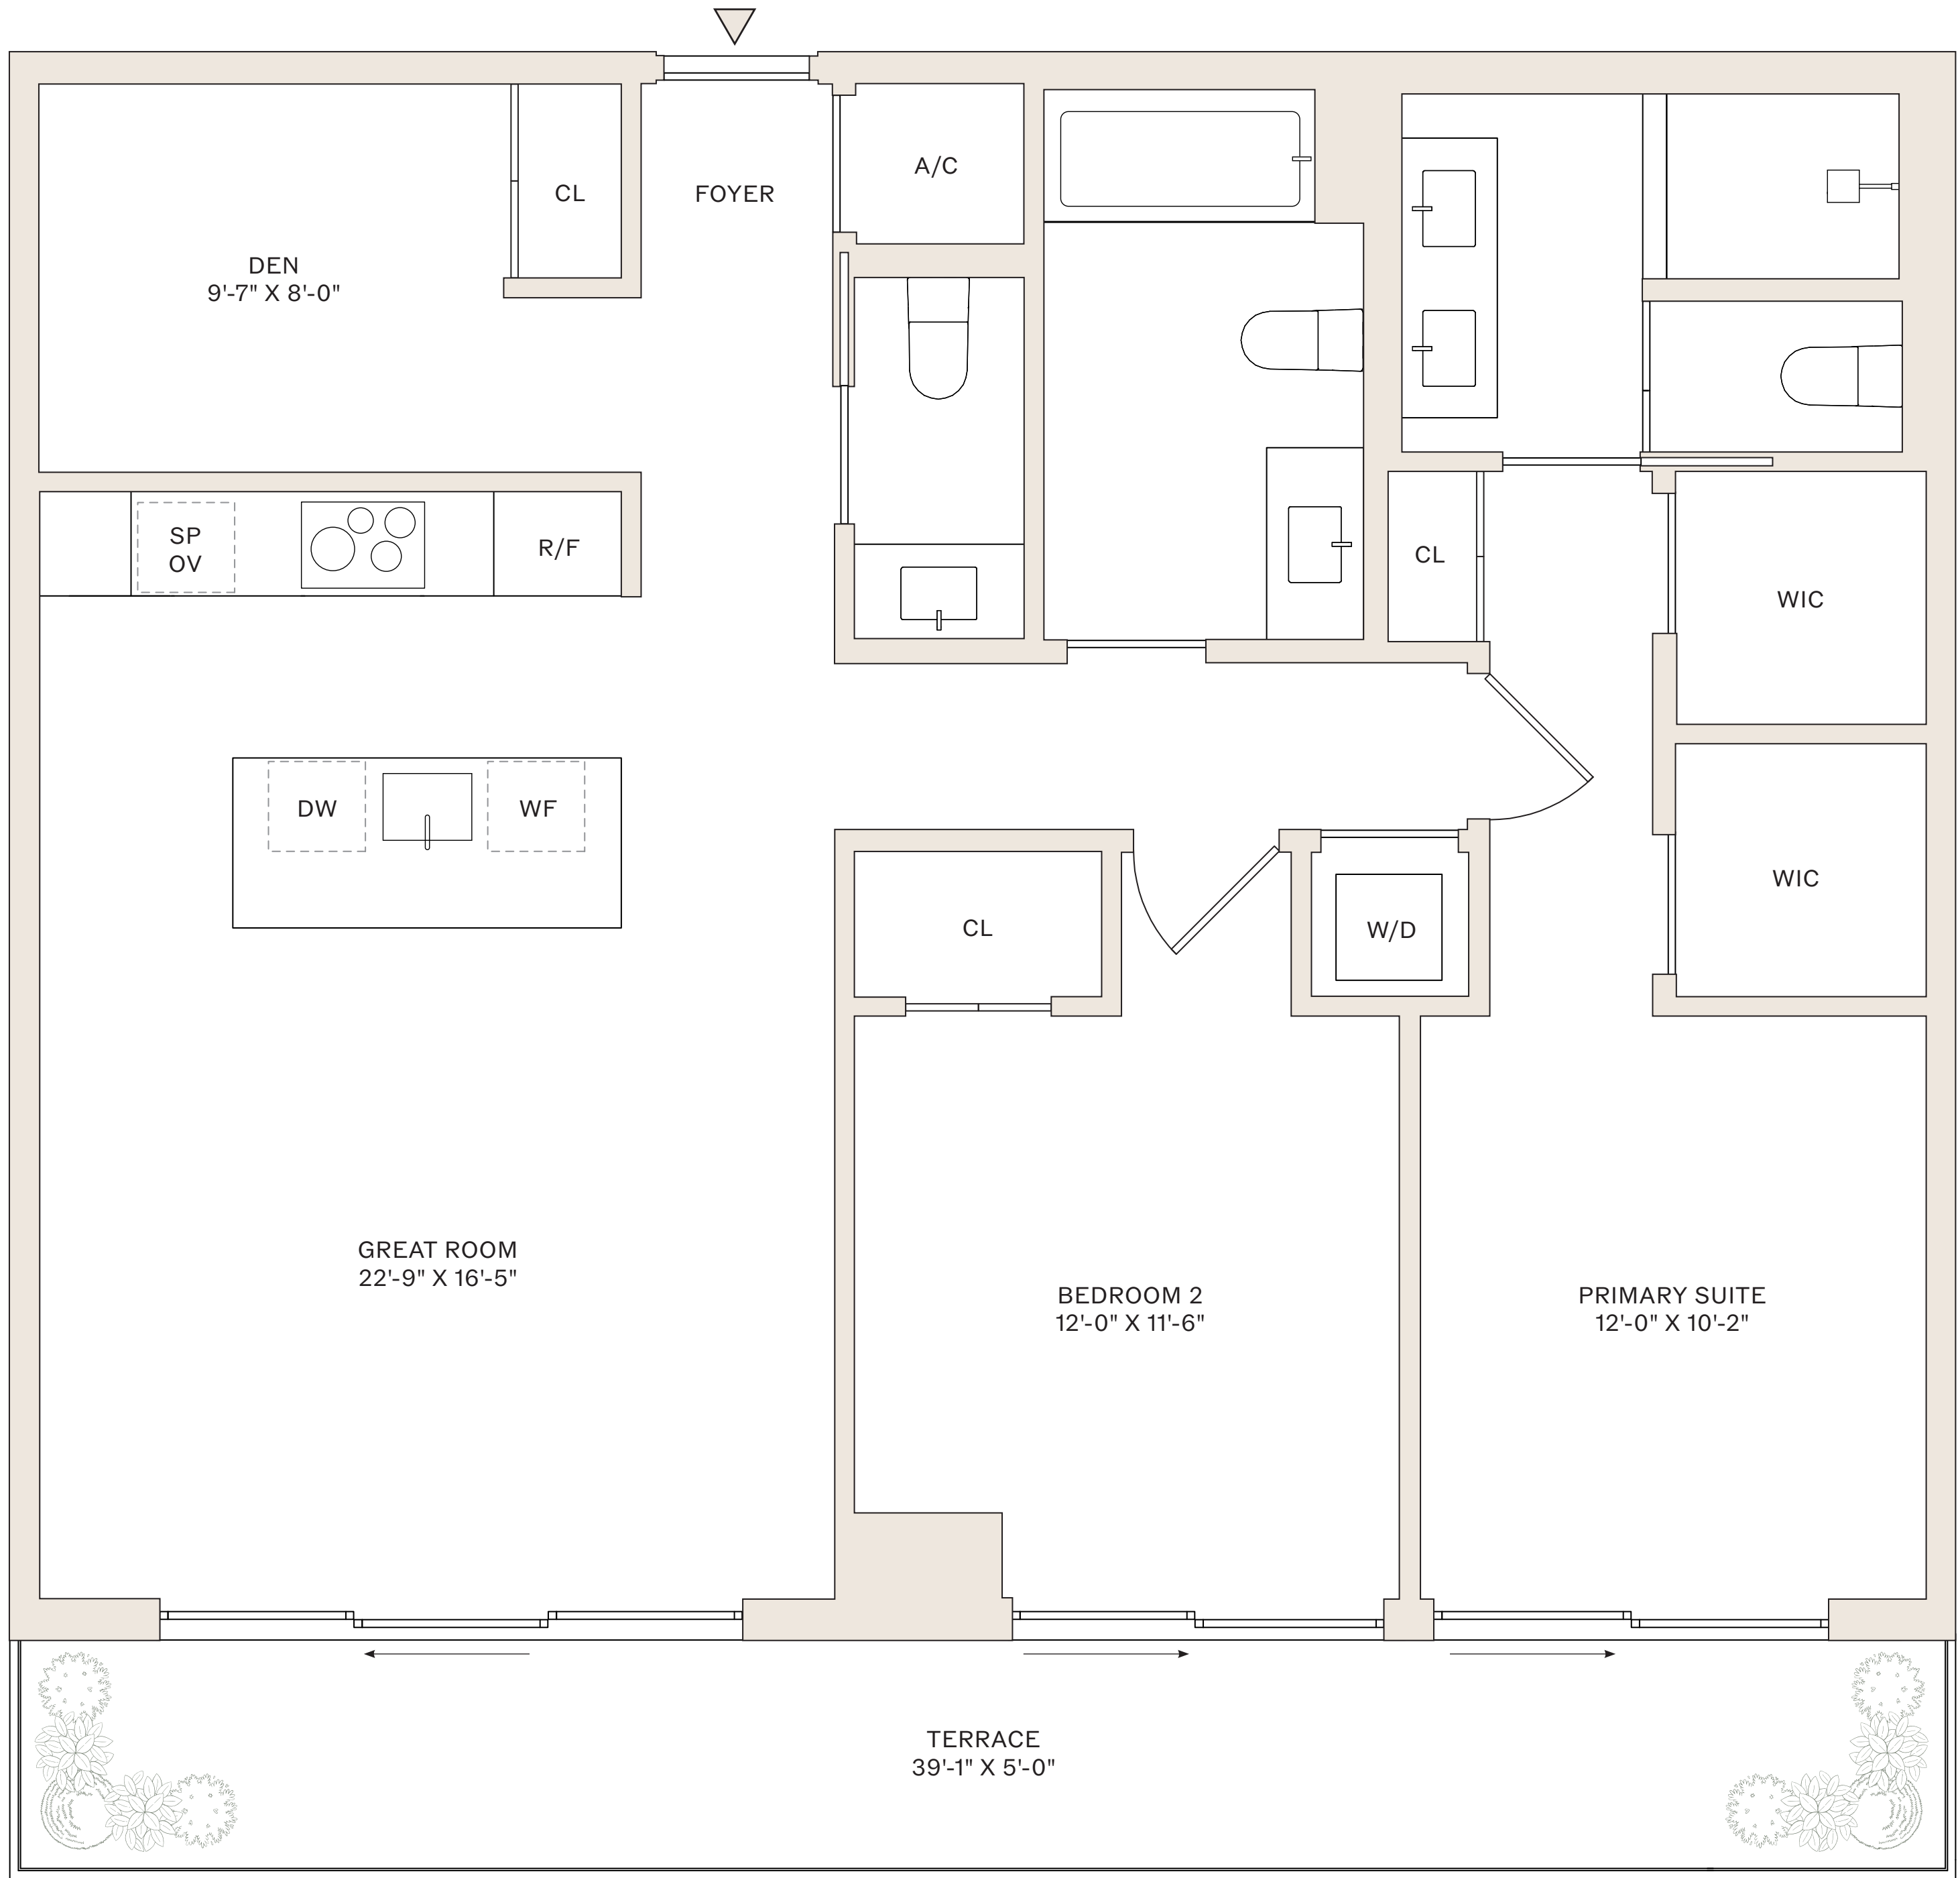

VICEROY

RESIDENCES

FORT LAUDERDALE

RESIDENCES 30-44 D

2 BEDROOMS + DEN
2.5 BATHROOMS

INTERIOR: 1,295 SF
TERRACE: 196 SF

SCALE: 3/8" = 1'