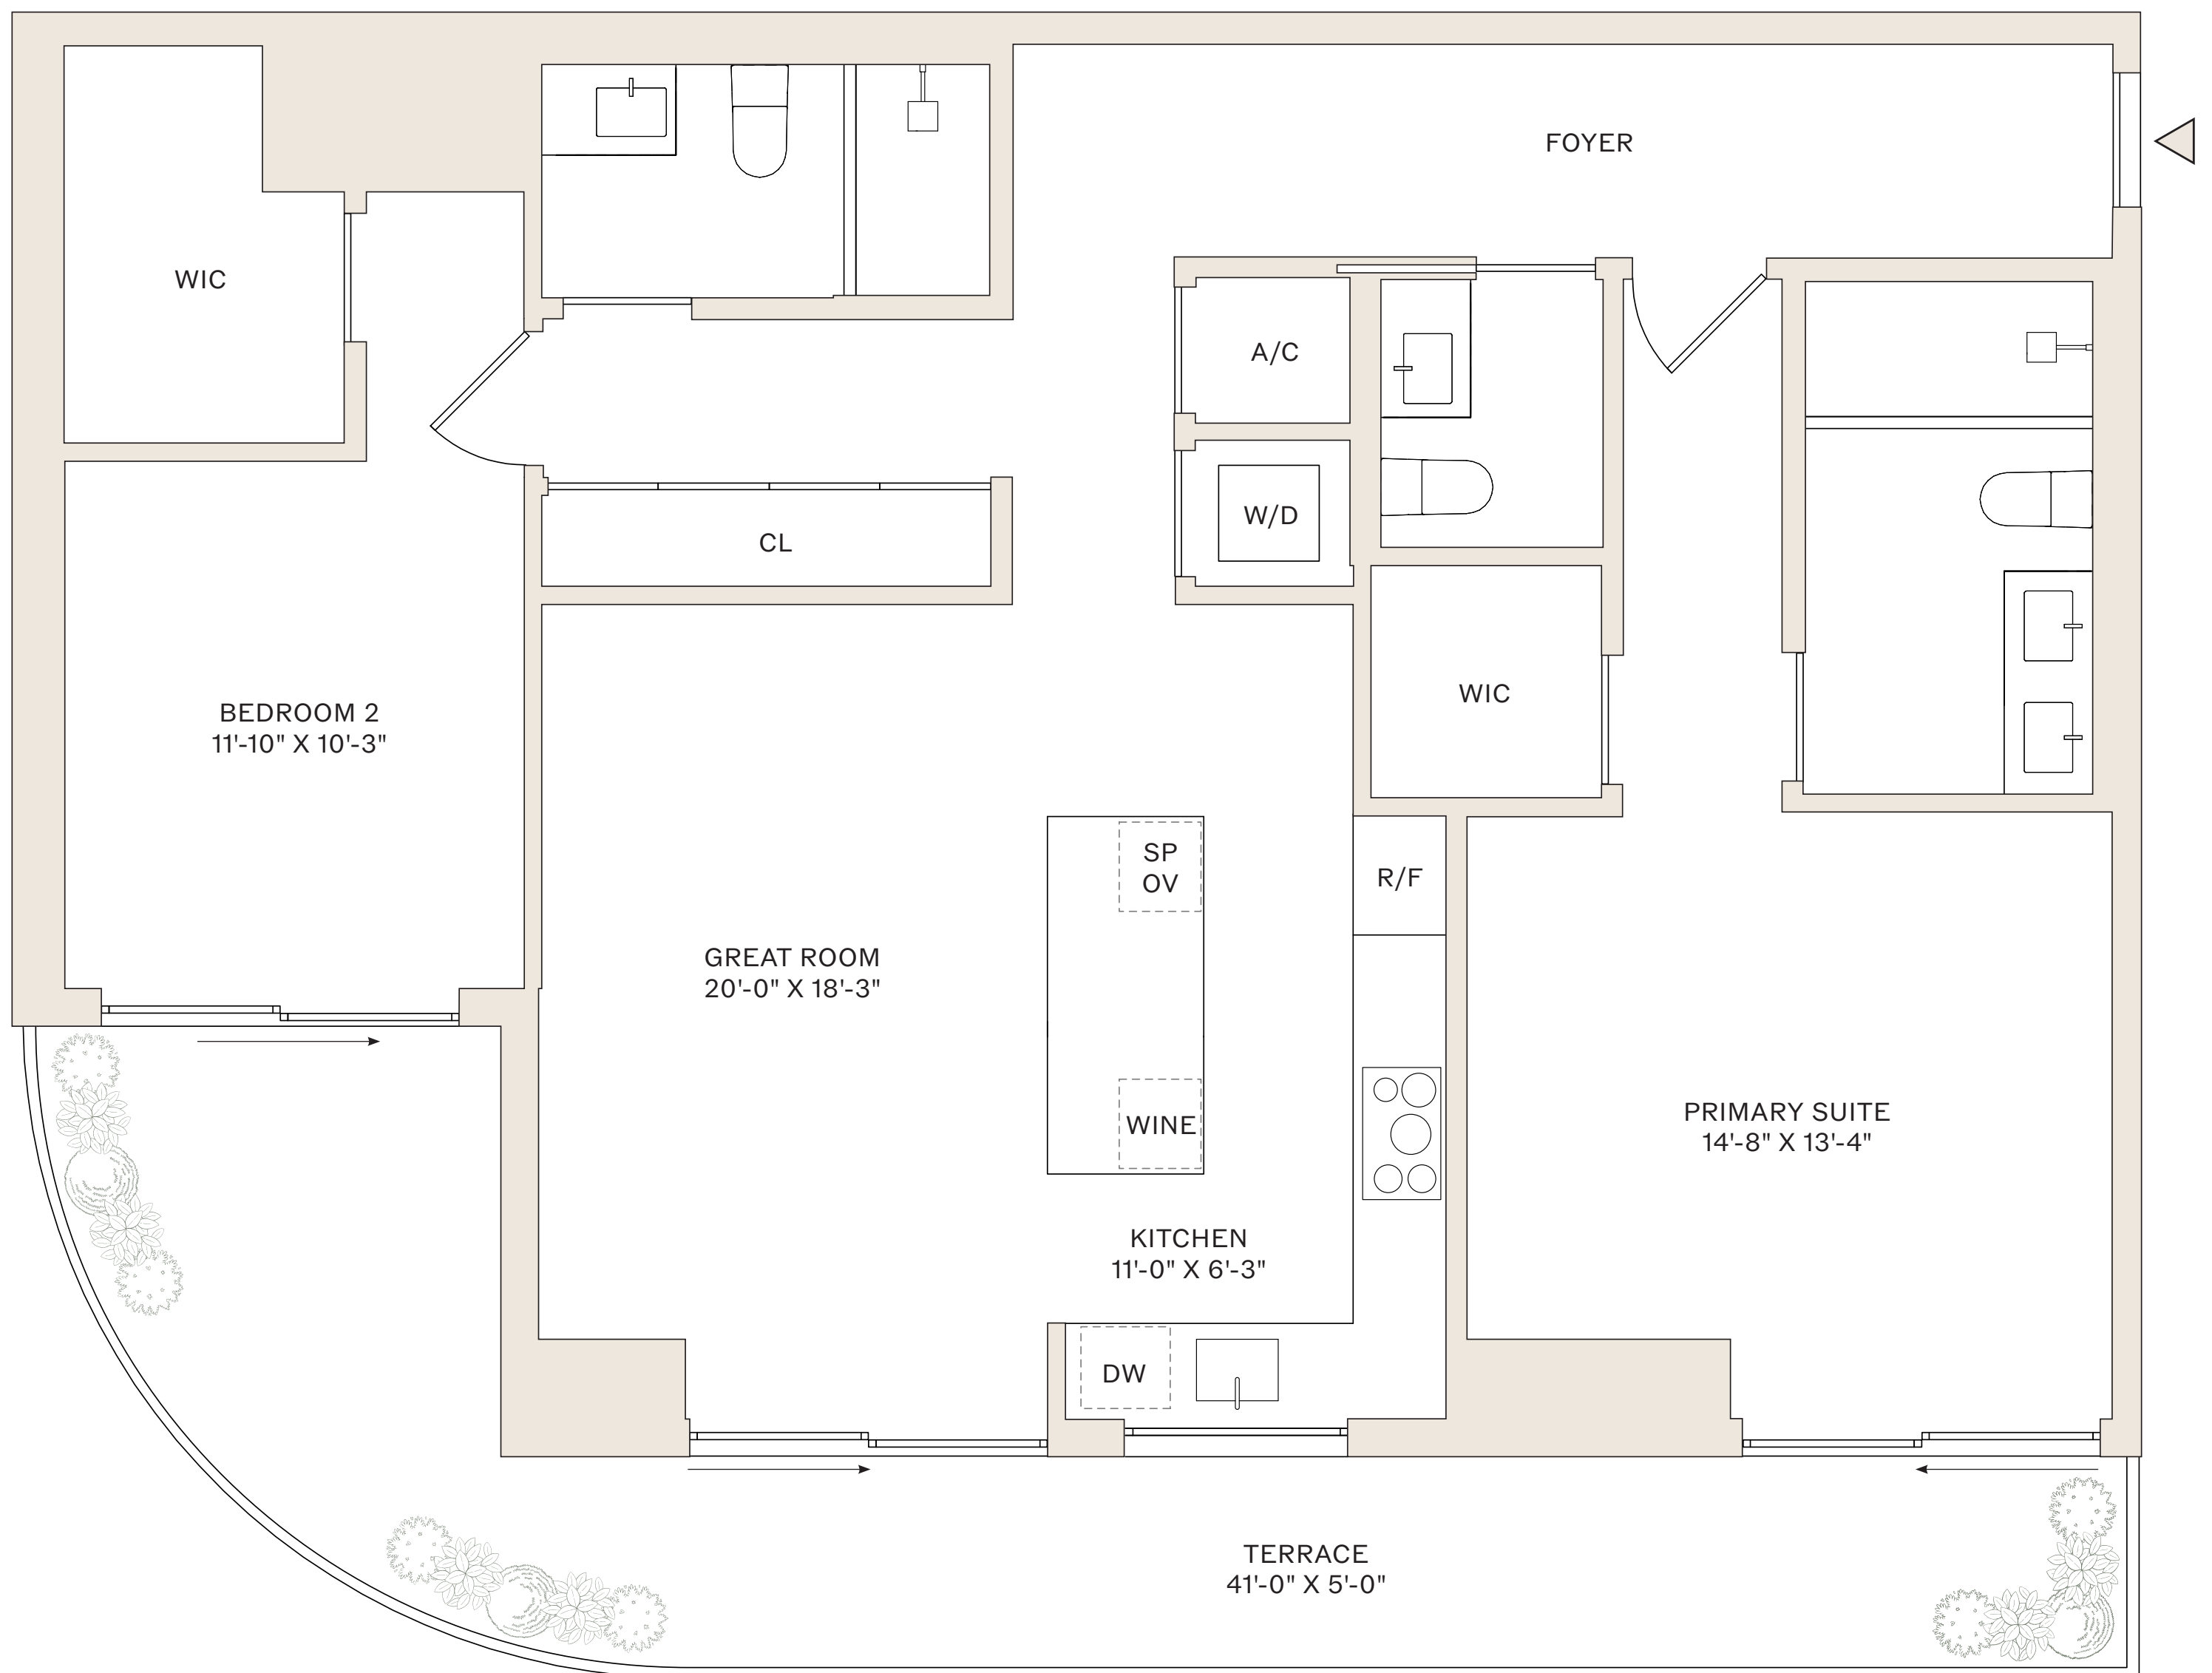

VICEROY

RESIDENCES

FORT LAUDERDALE

RESIDENCES 3-10 C

2 BEDROOMS
2.5 BATHROOMS

INTERIOR: 1,419 SF
TERRACE: 282 SF

SCALE: 5/16" = 1'