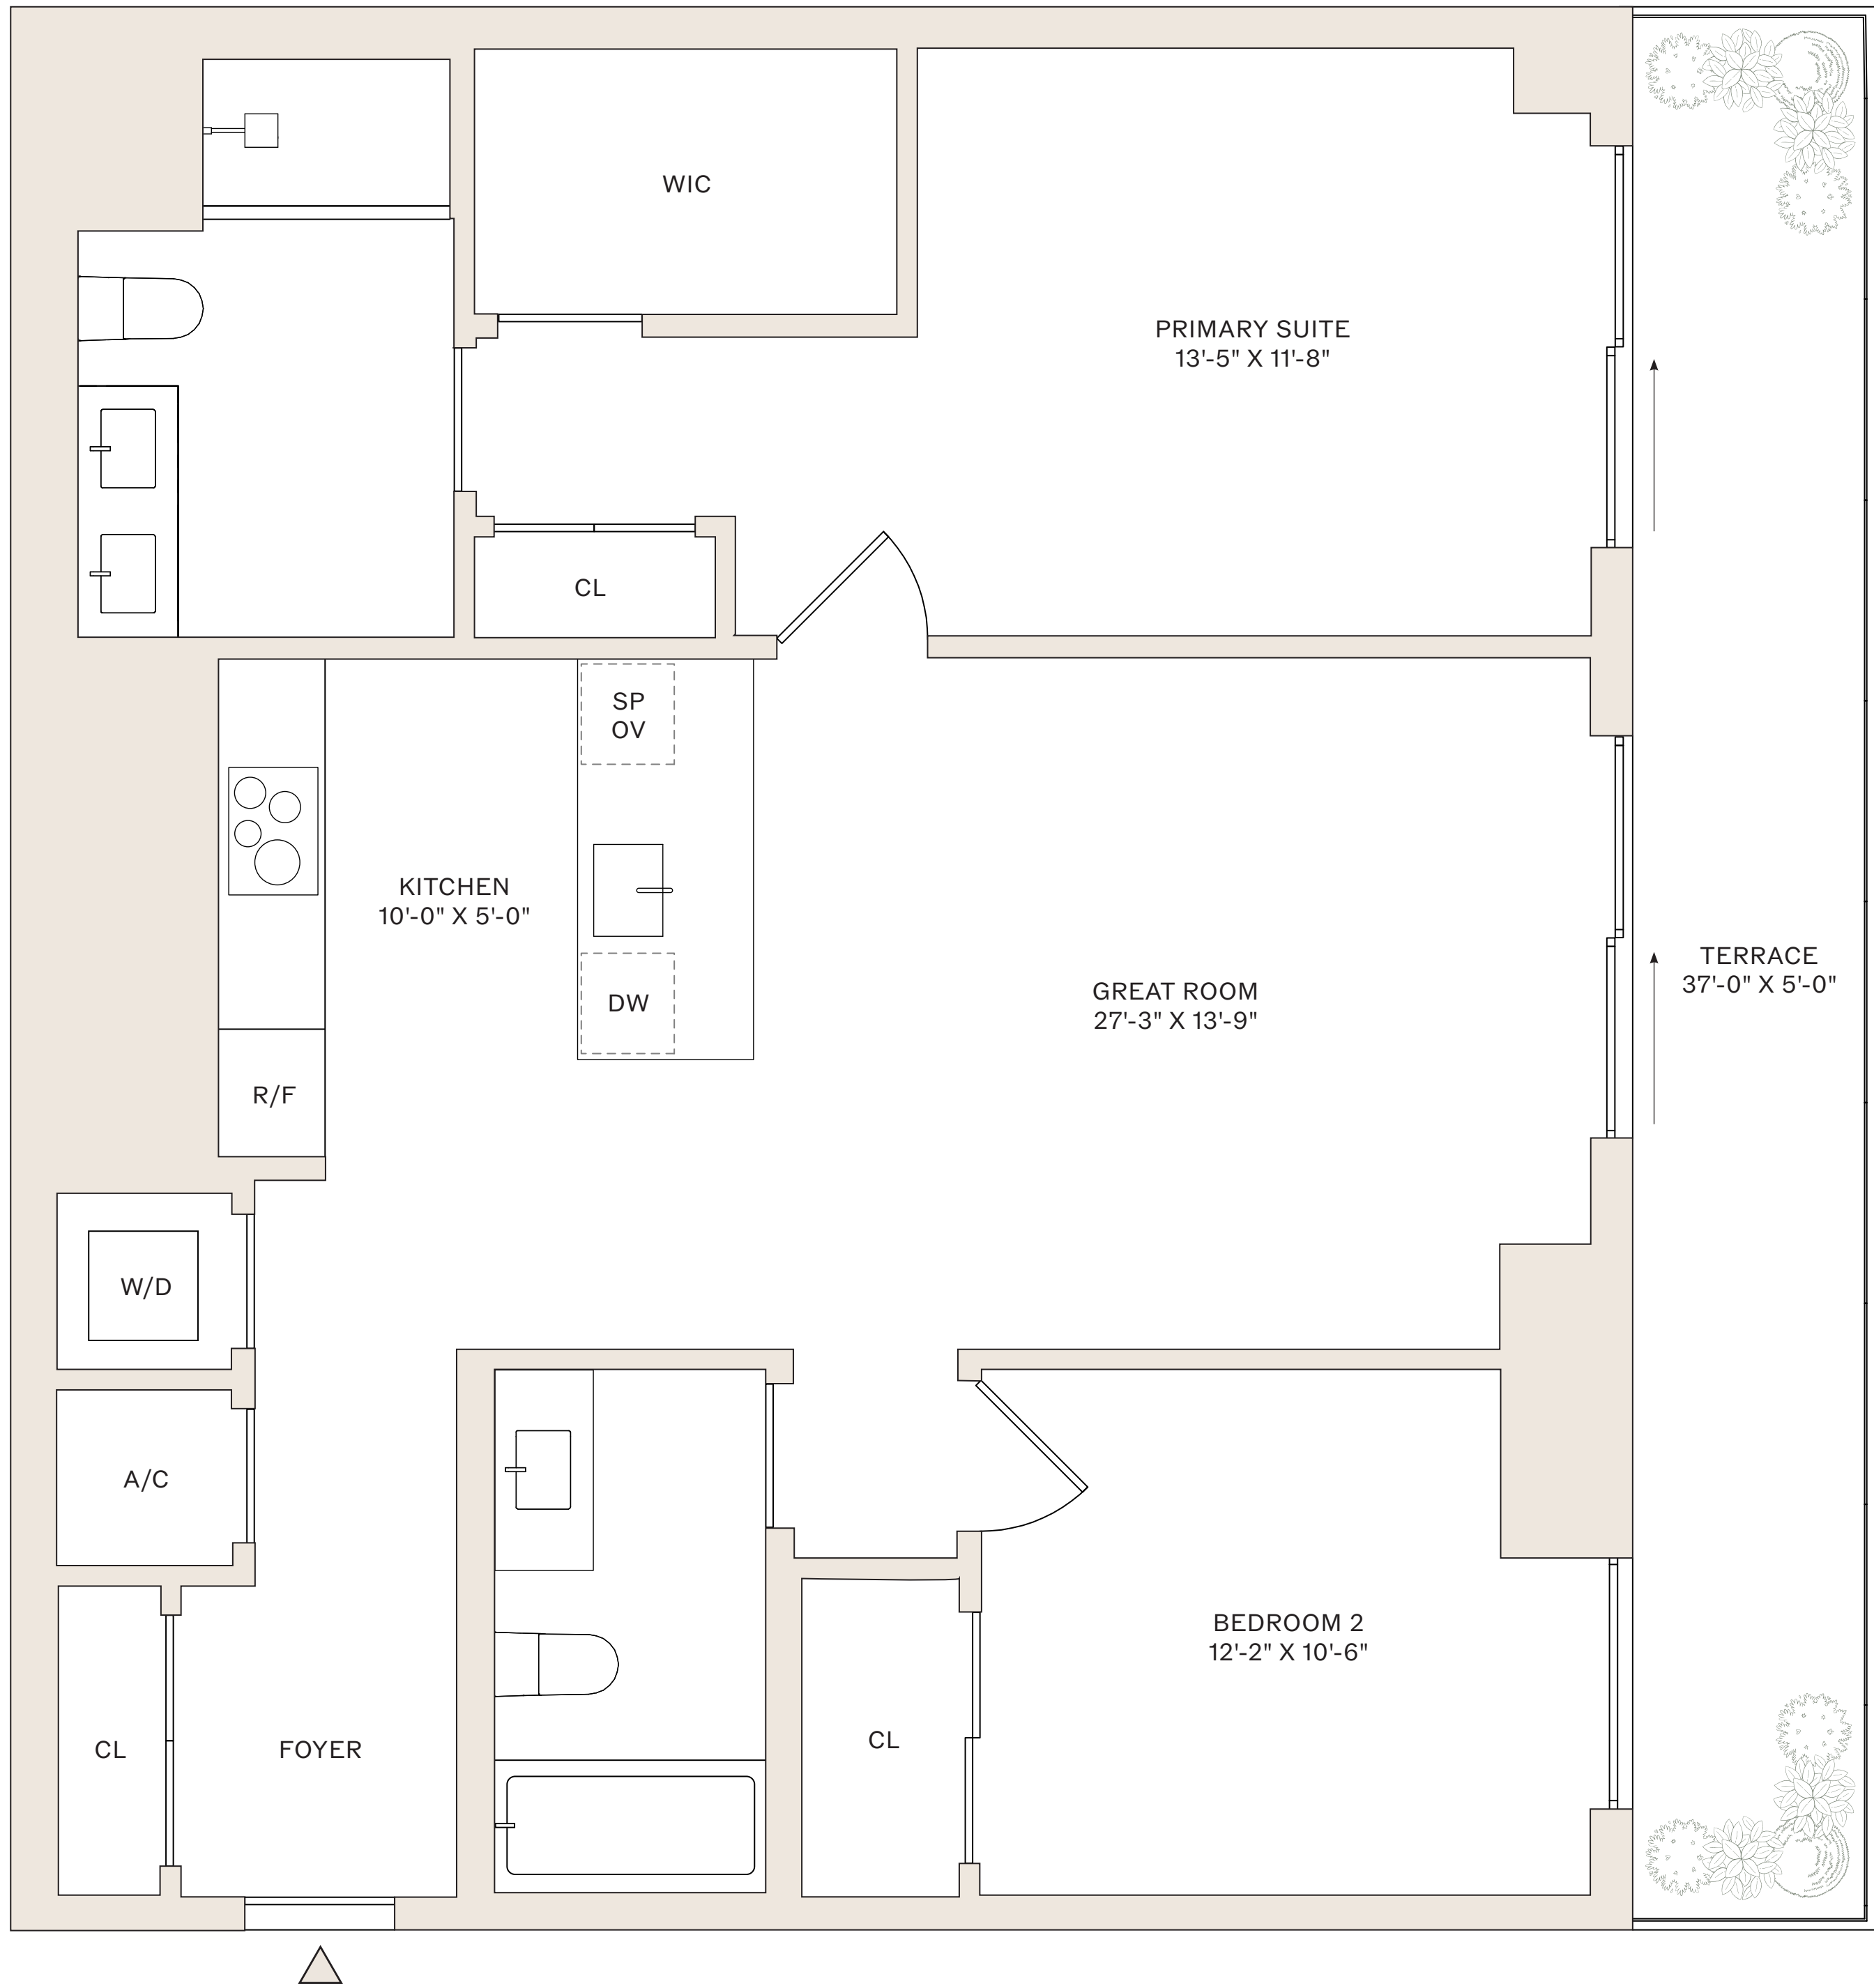

VICEROY

RESIDENCES

FORT LAUDERDALE

RESIDENCES 3-10 A

2 BEDROOMS
2 BATHROOMS

INTERIOR: 1,229 SF
TERRACE: 170 SF

SCALE: 3/8" = 1'