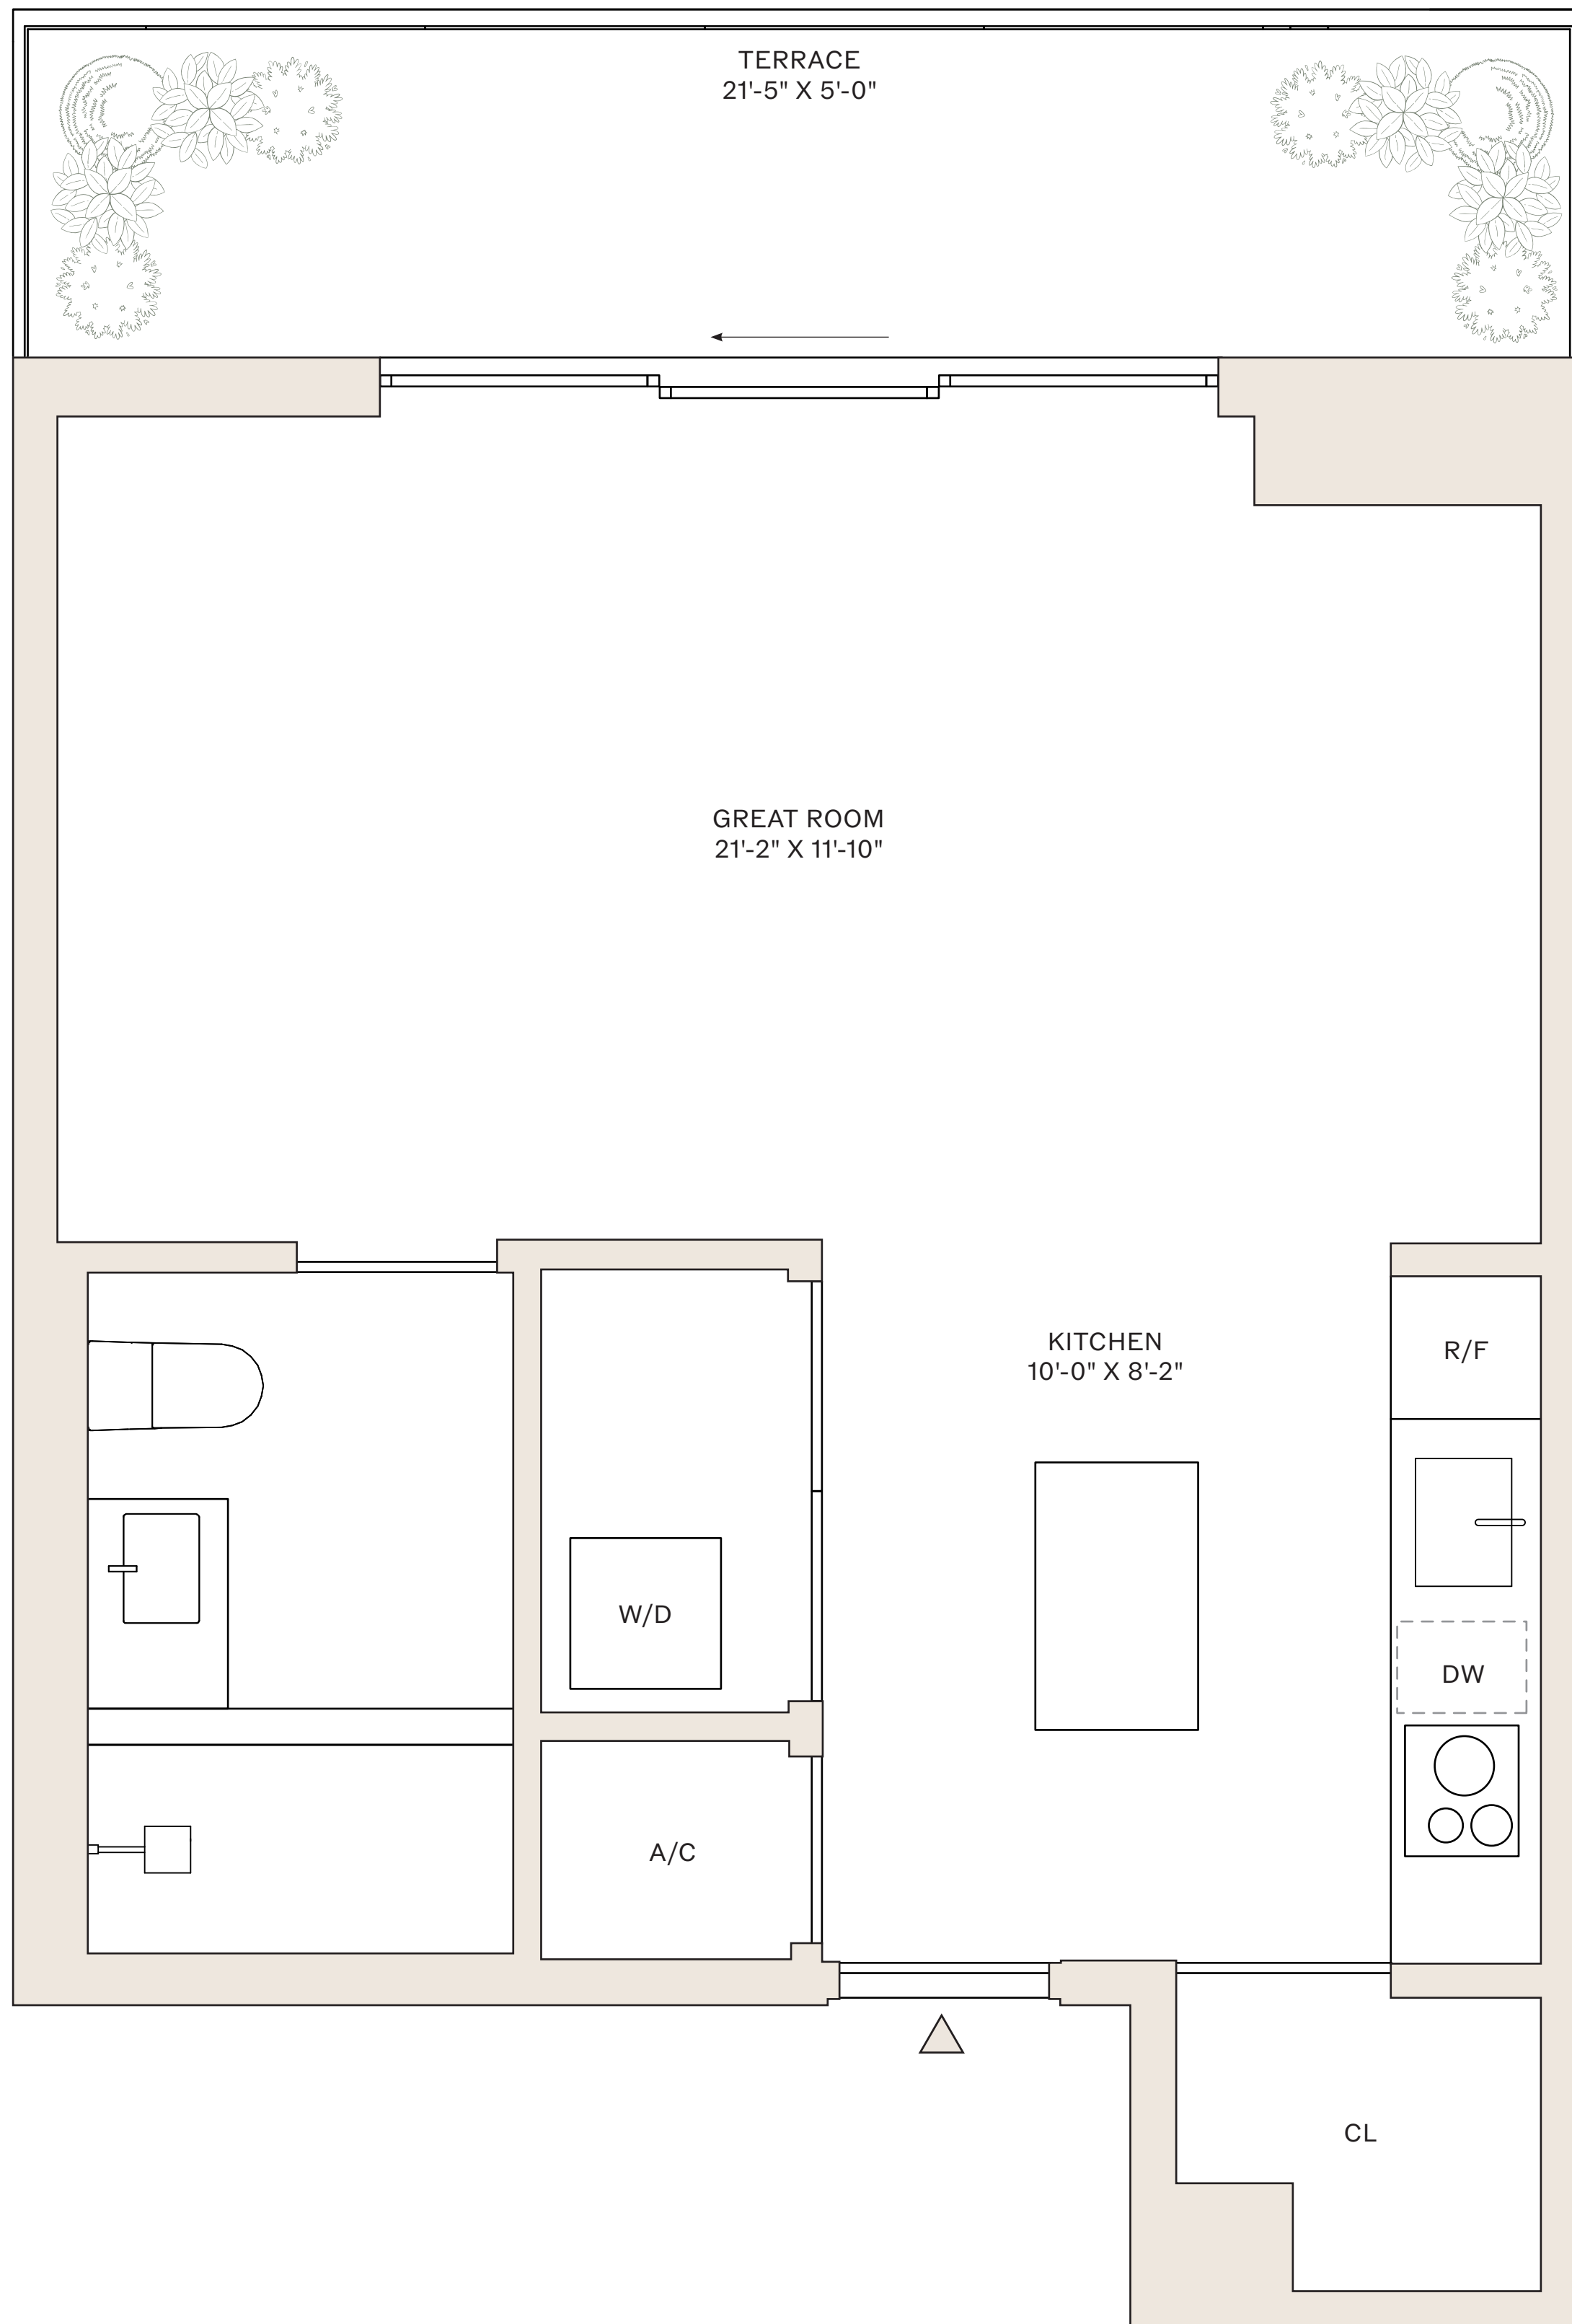

# RESIDENCES 14-29 L

STUDIO  
1 BATHROOM

INTERIOR: 539 SF  
TERRACE: 106 SF

SCALE: 1/2" = 1'