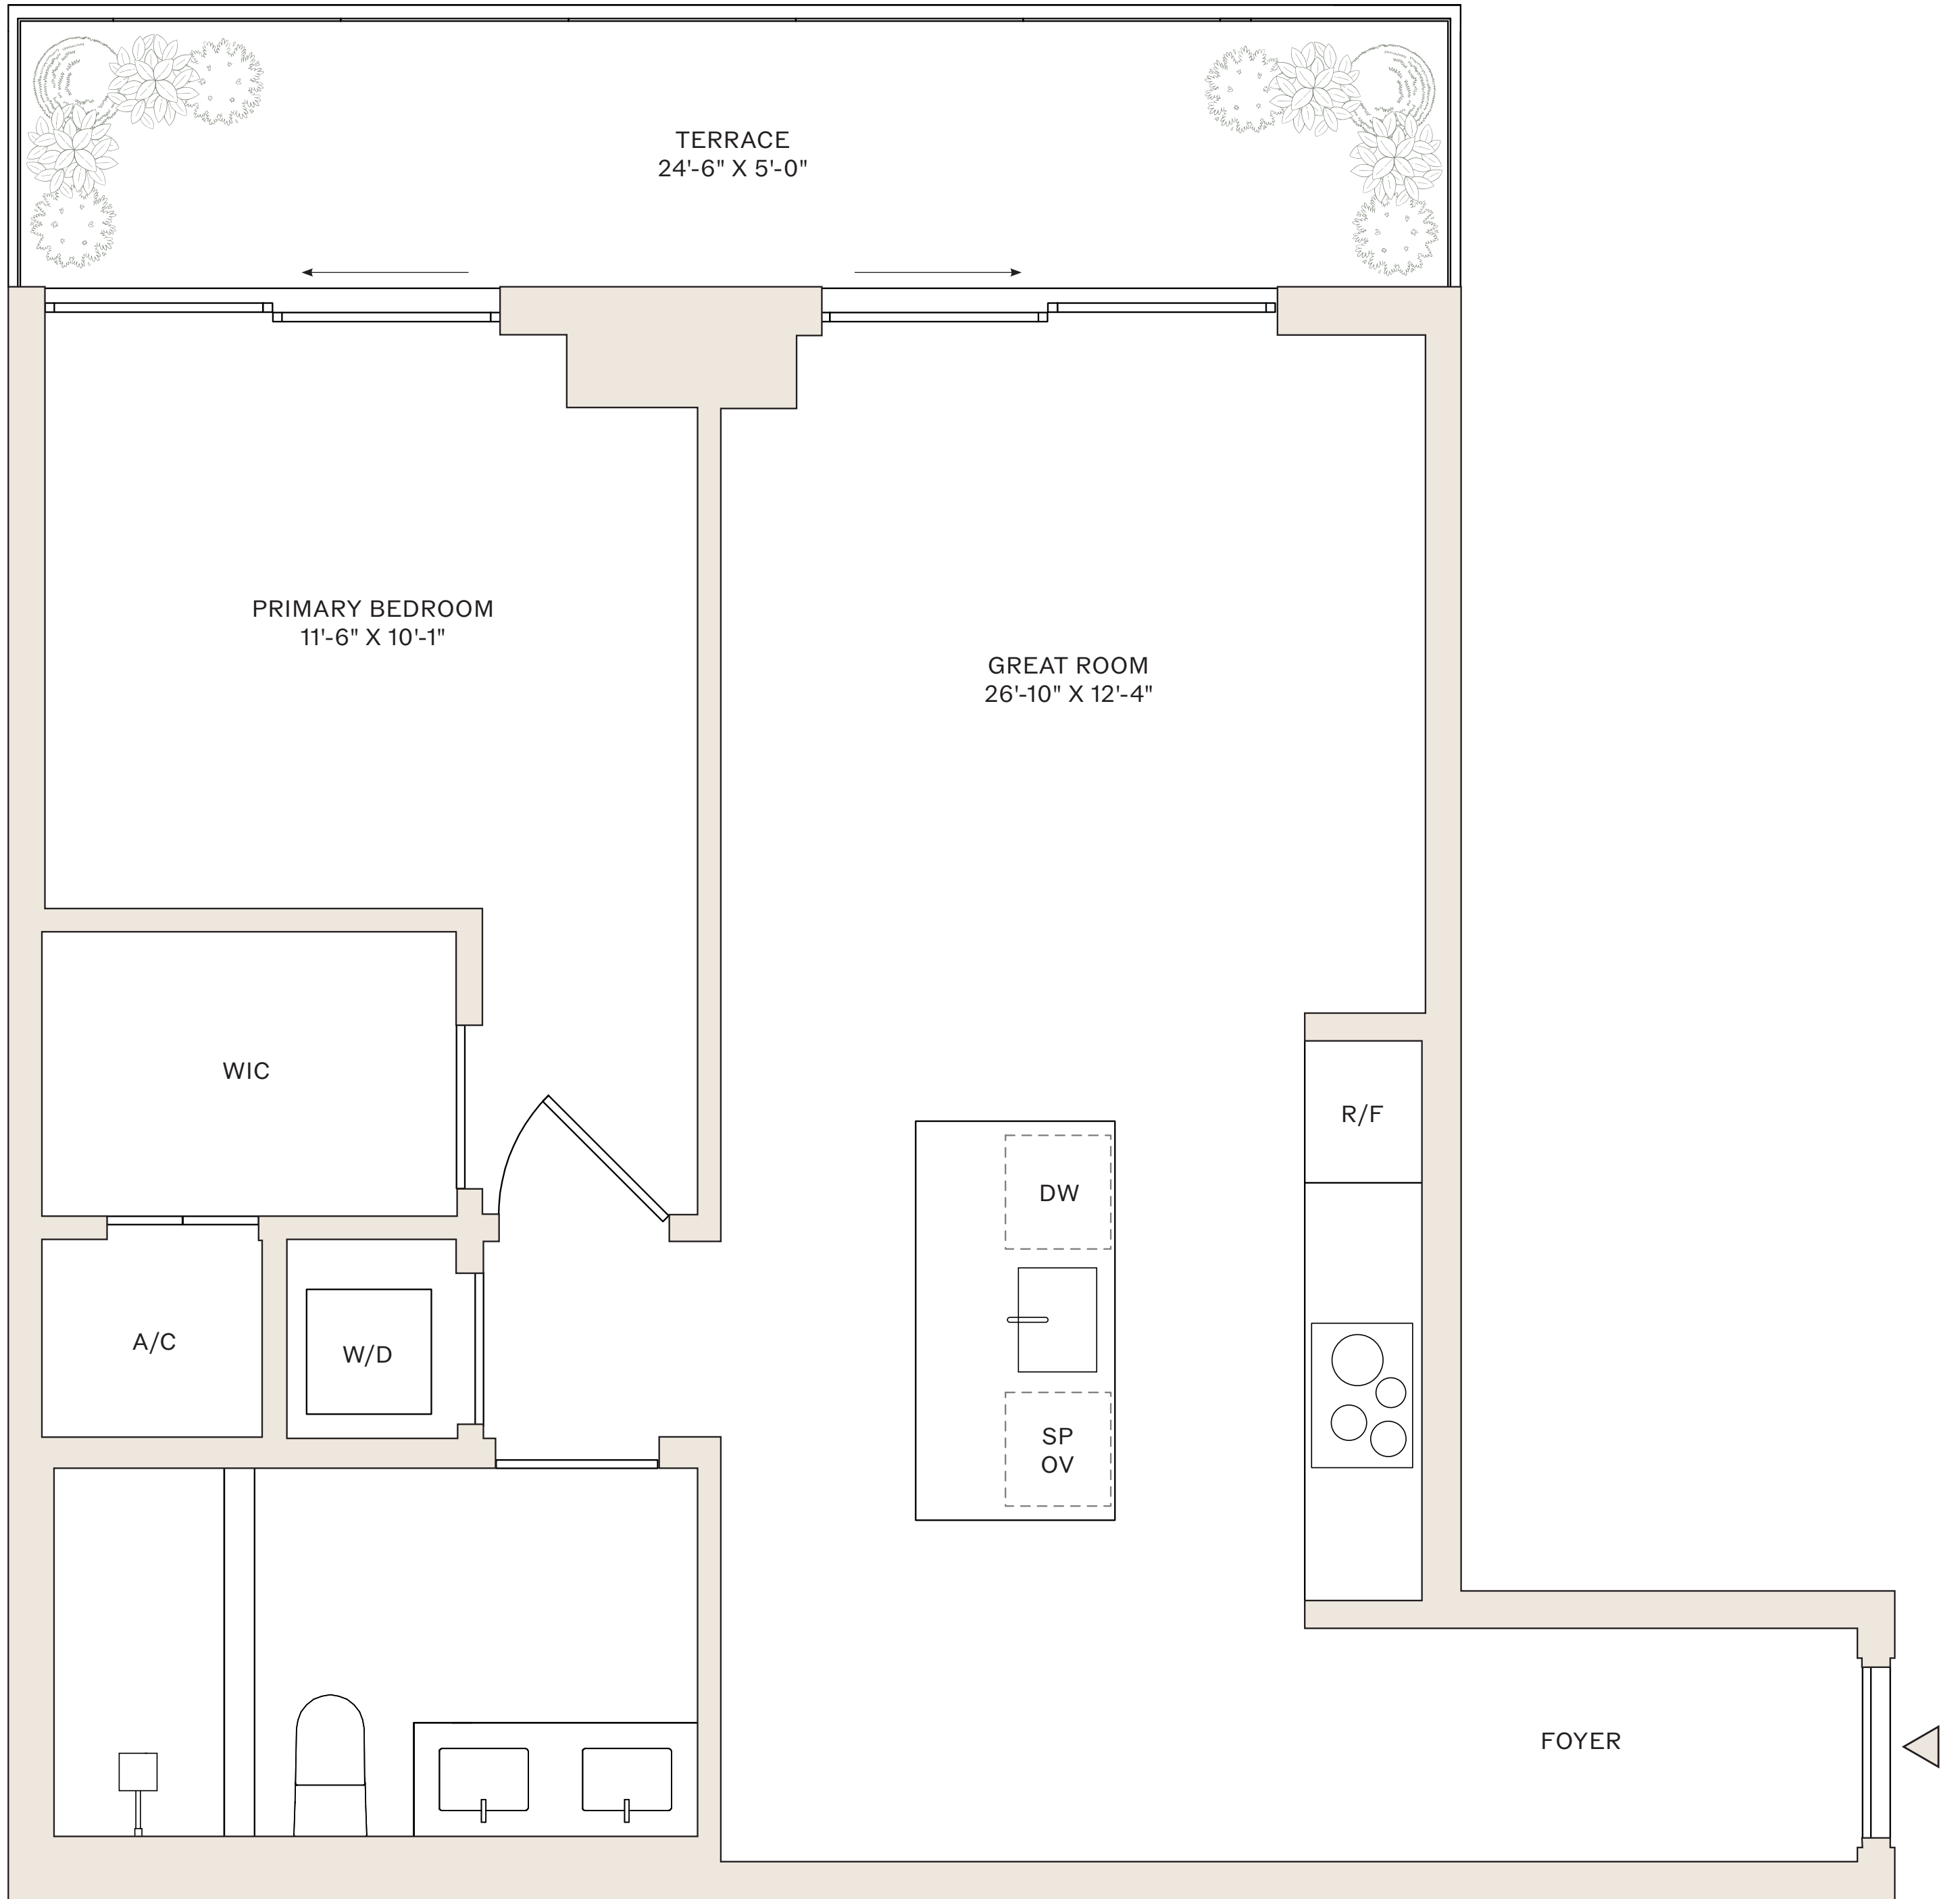

VICEROY

RESIDENCES

FORT LAUDERDALE

RESIDENCES 14-29 K

1 BEDROOM

1 BATHROOM

INTERIOR: 755 SF

TERRACE: 121 SF

SCALE: 7/16" = 1'