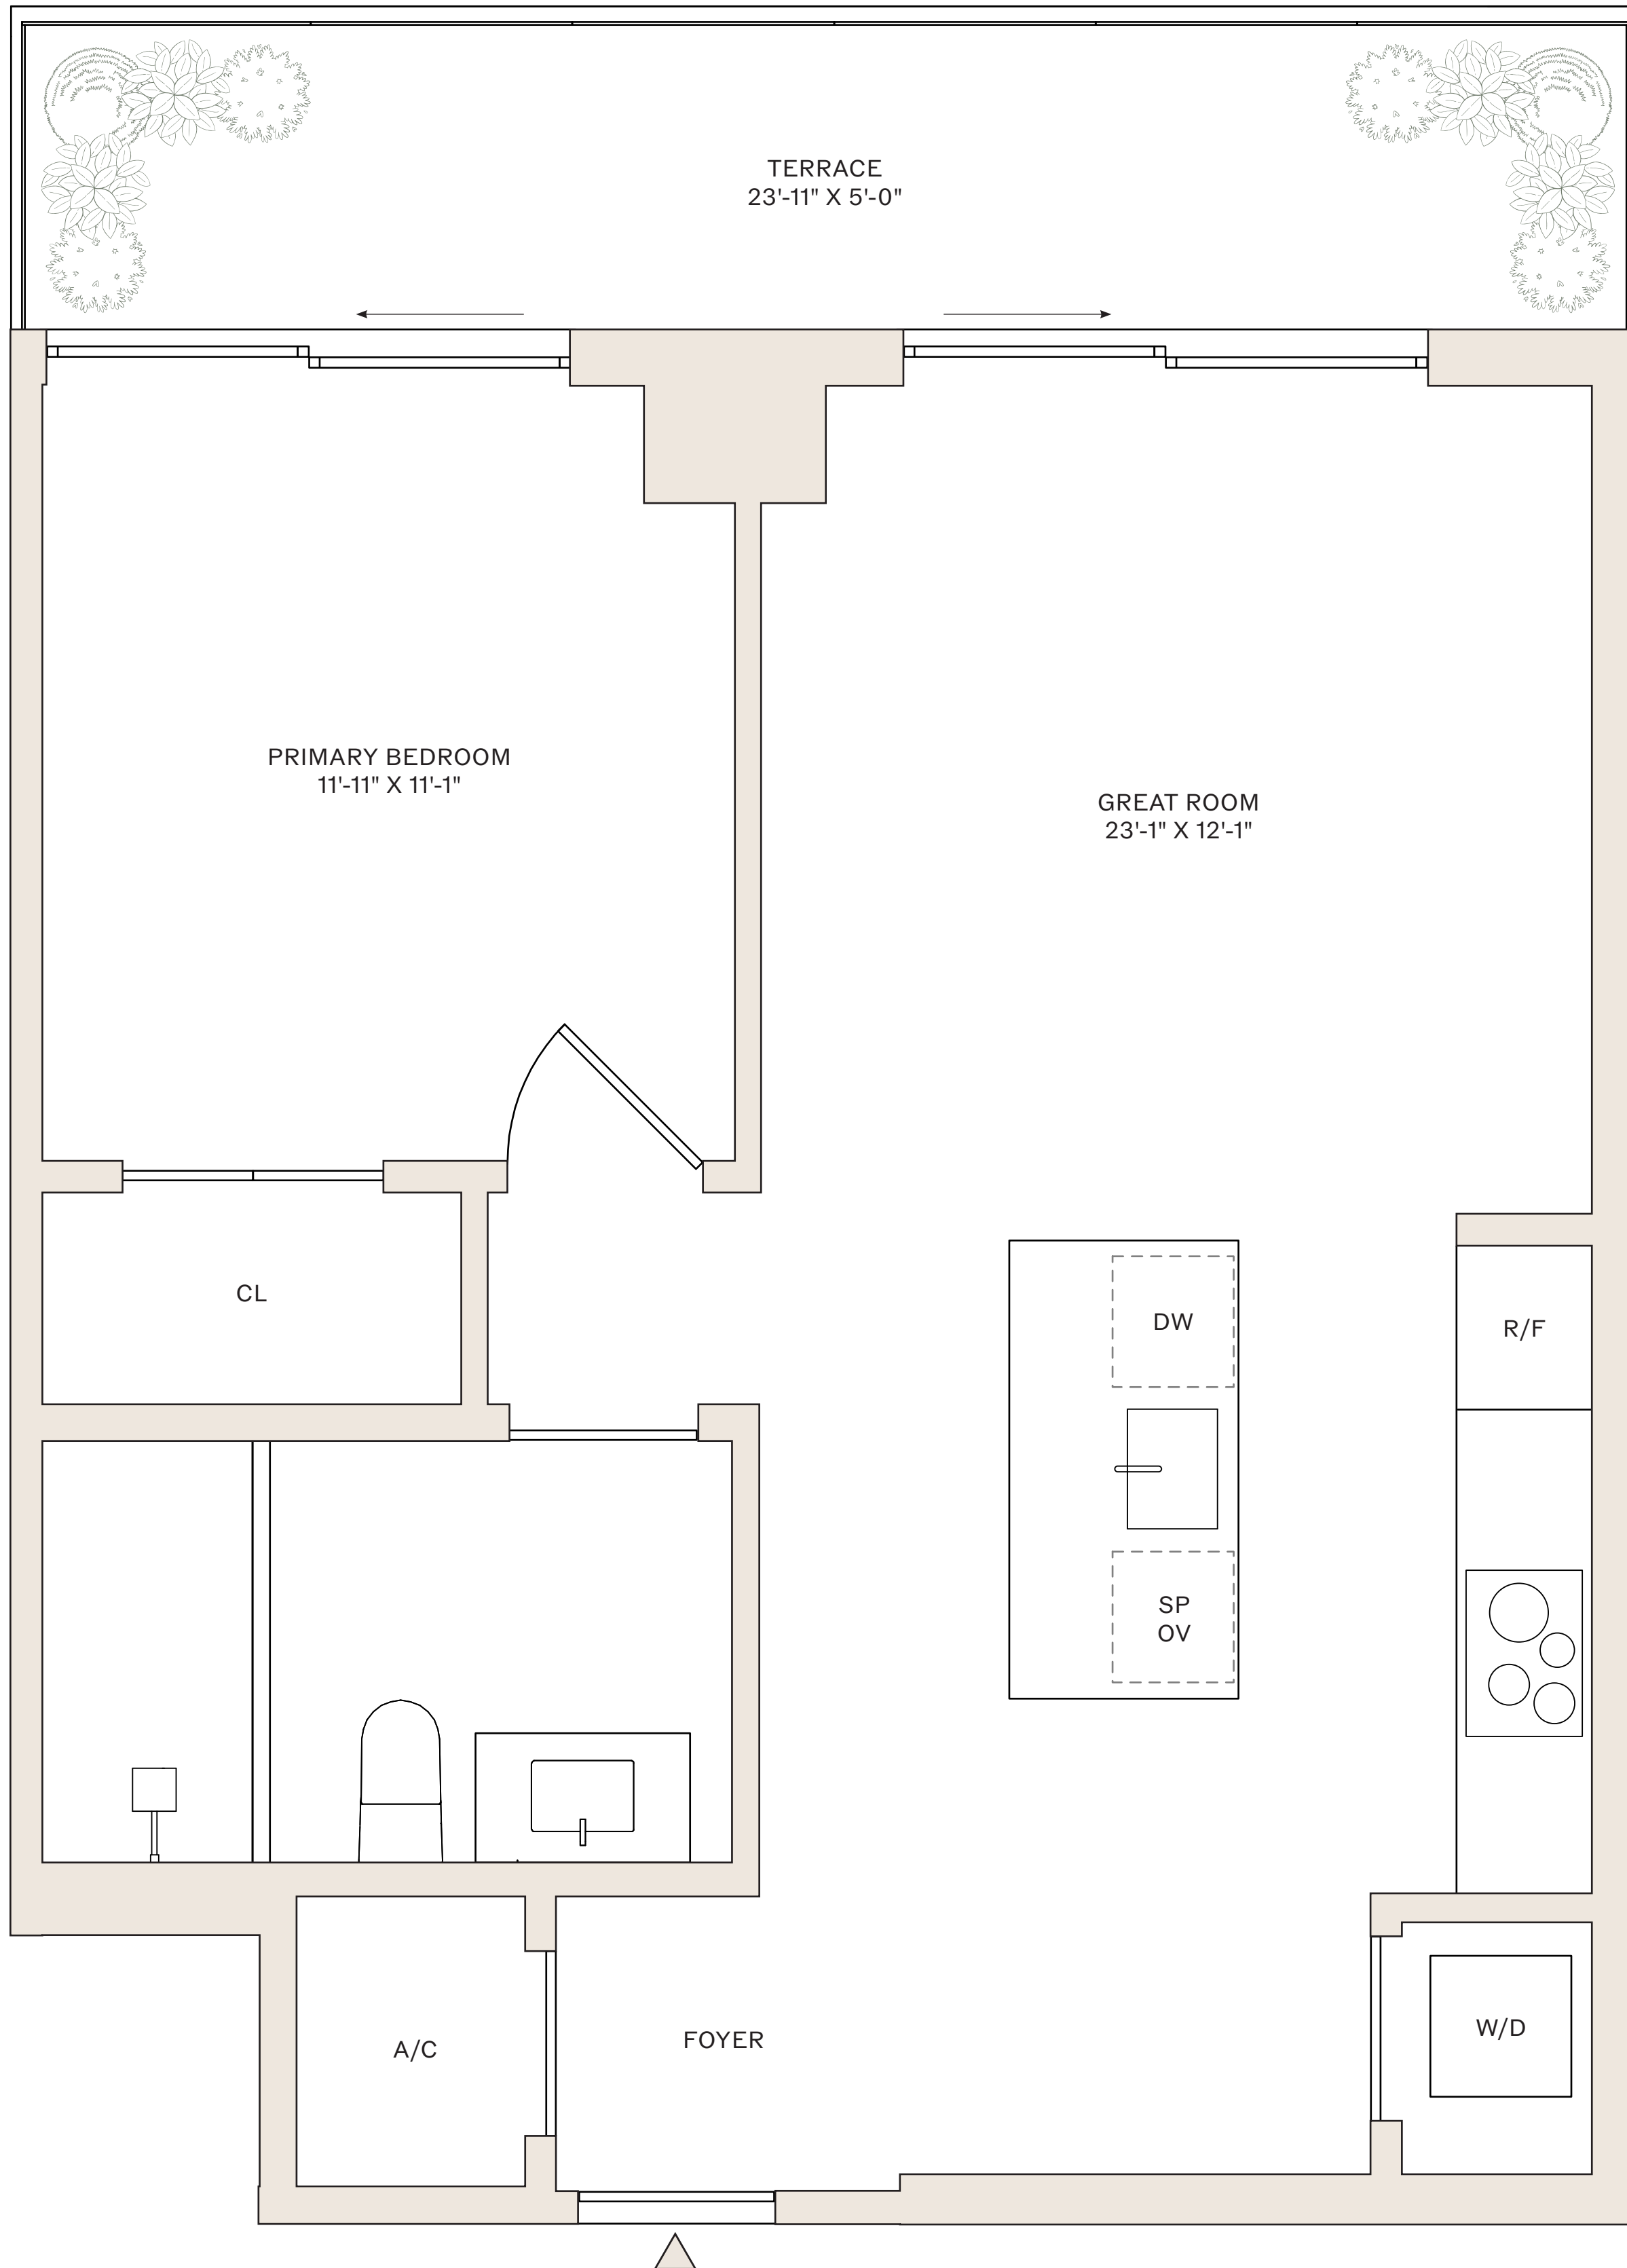

# RESIDENCES 14-29 J, 30-44 I

1 BEDROOM

1 BATHROOM

14-29 J INTERIOR: 679 SF

30-44 I INTERIOR: 688 SF

TERRACE: 118 SF

SCALE: 1/2" = 1'