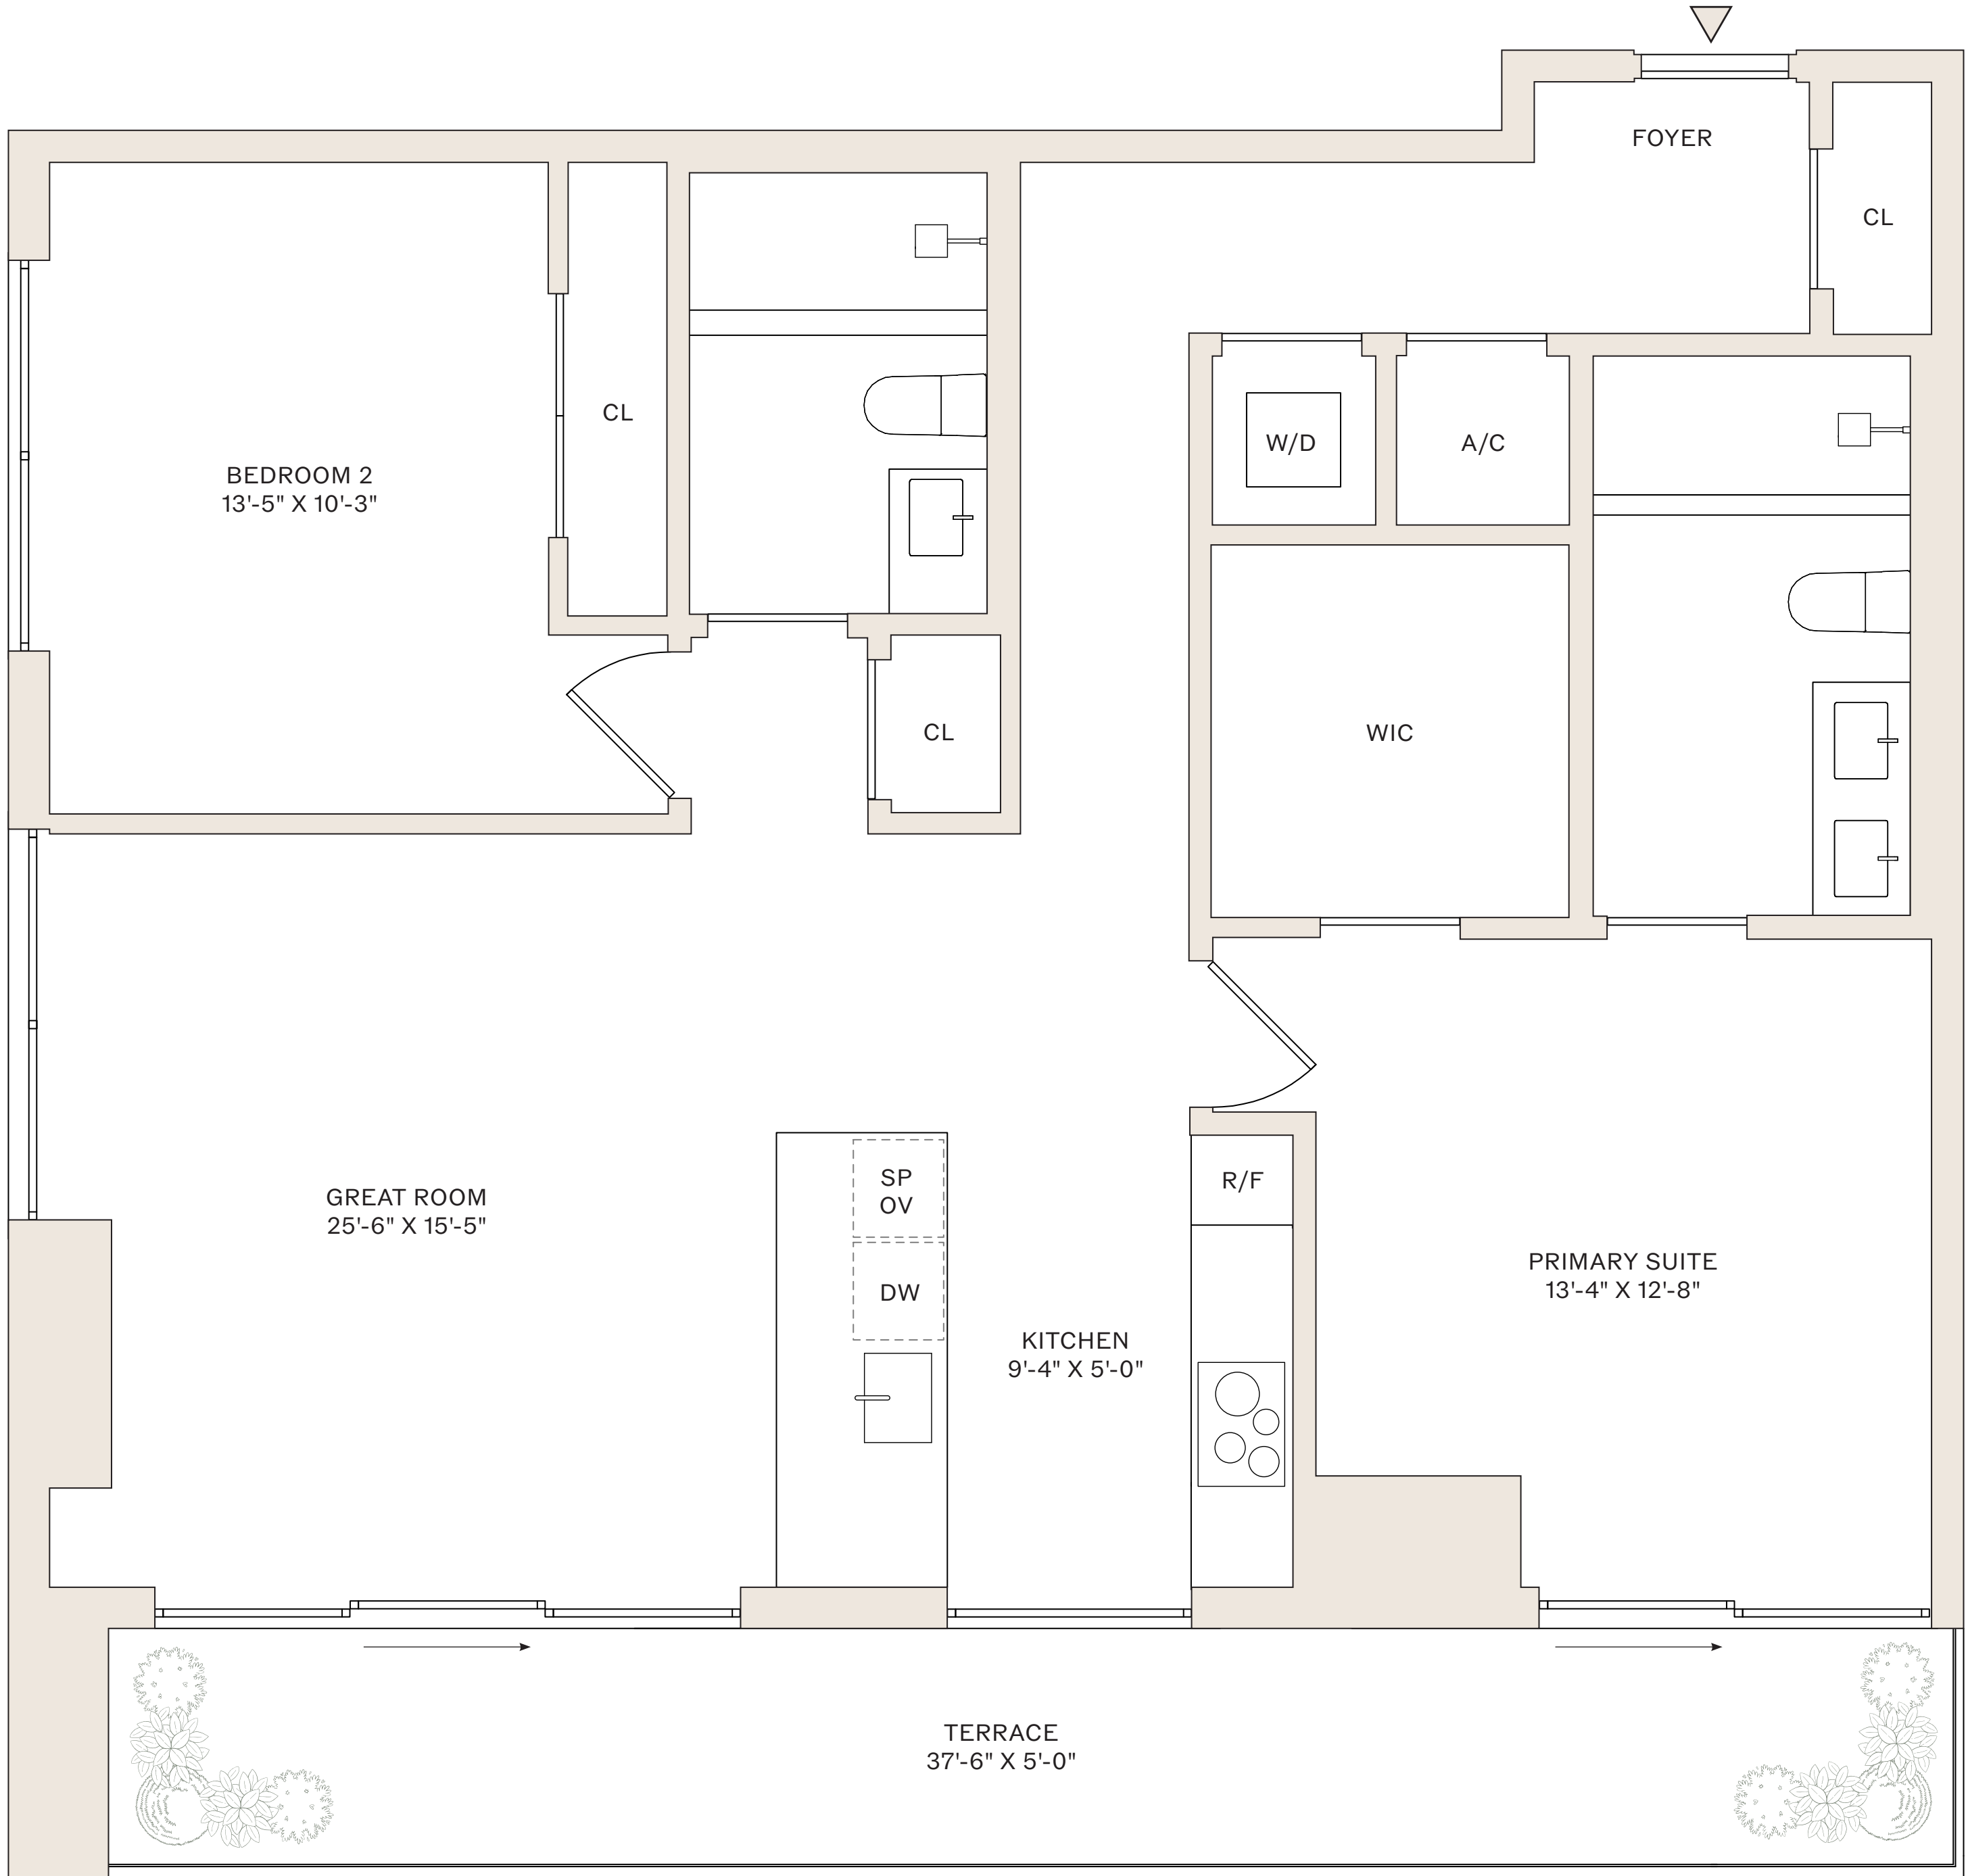

# VICEROY

RESIDENCES

FORT LAUDERDALE

# RESIDENCES 14-29 G

2 BEDROOMS  
2 BATHROOMS

INTERIOR: 1,224 SF  
TERRACE: 187 SF

SCALE: 3/8" = 1'