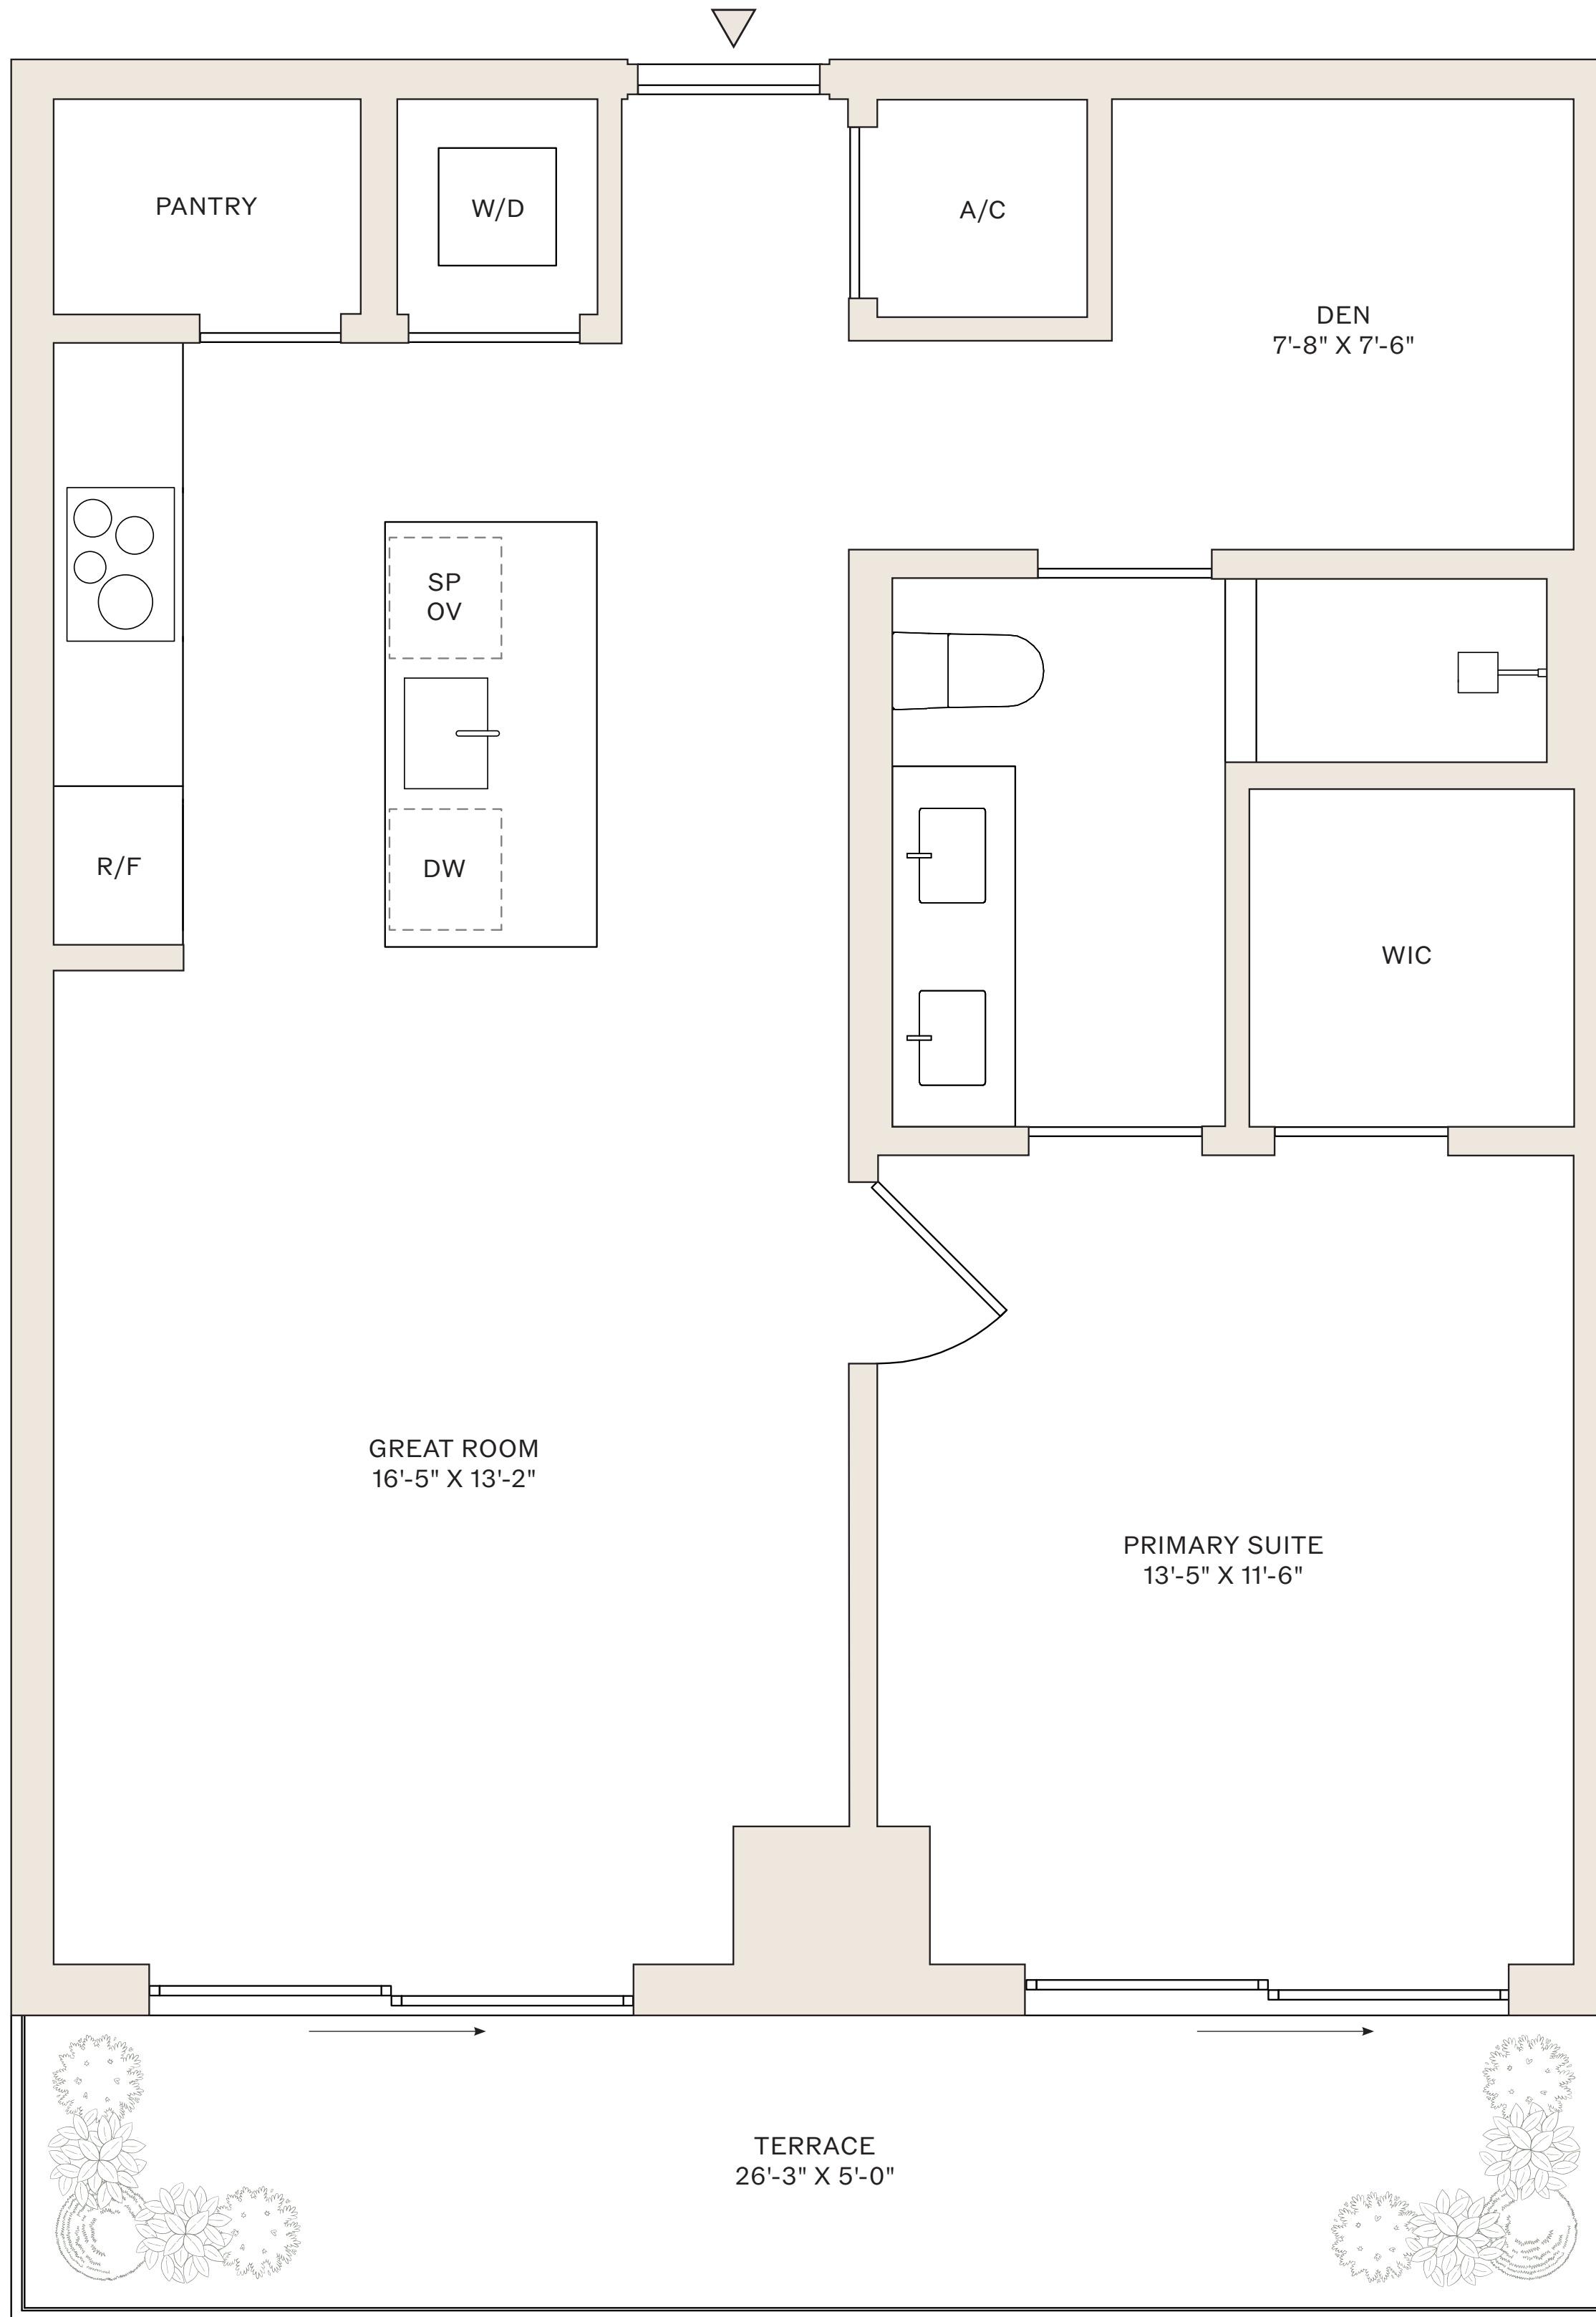

# RESIDENCES 14-29 F

1 BEDROOM + DEN  
1 BATHROOM

INTERIOR: 834 SF  
TERRACE: 126 SF

SCALE: 7/16" = 1'