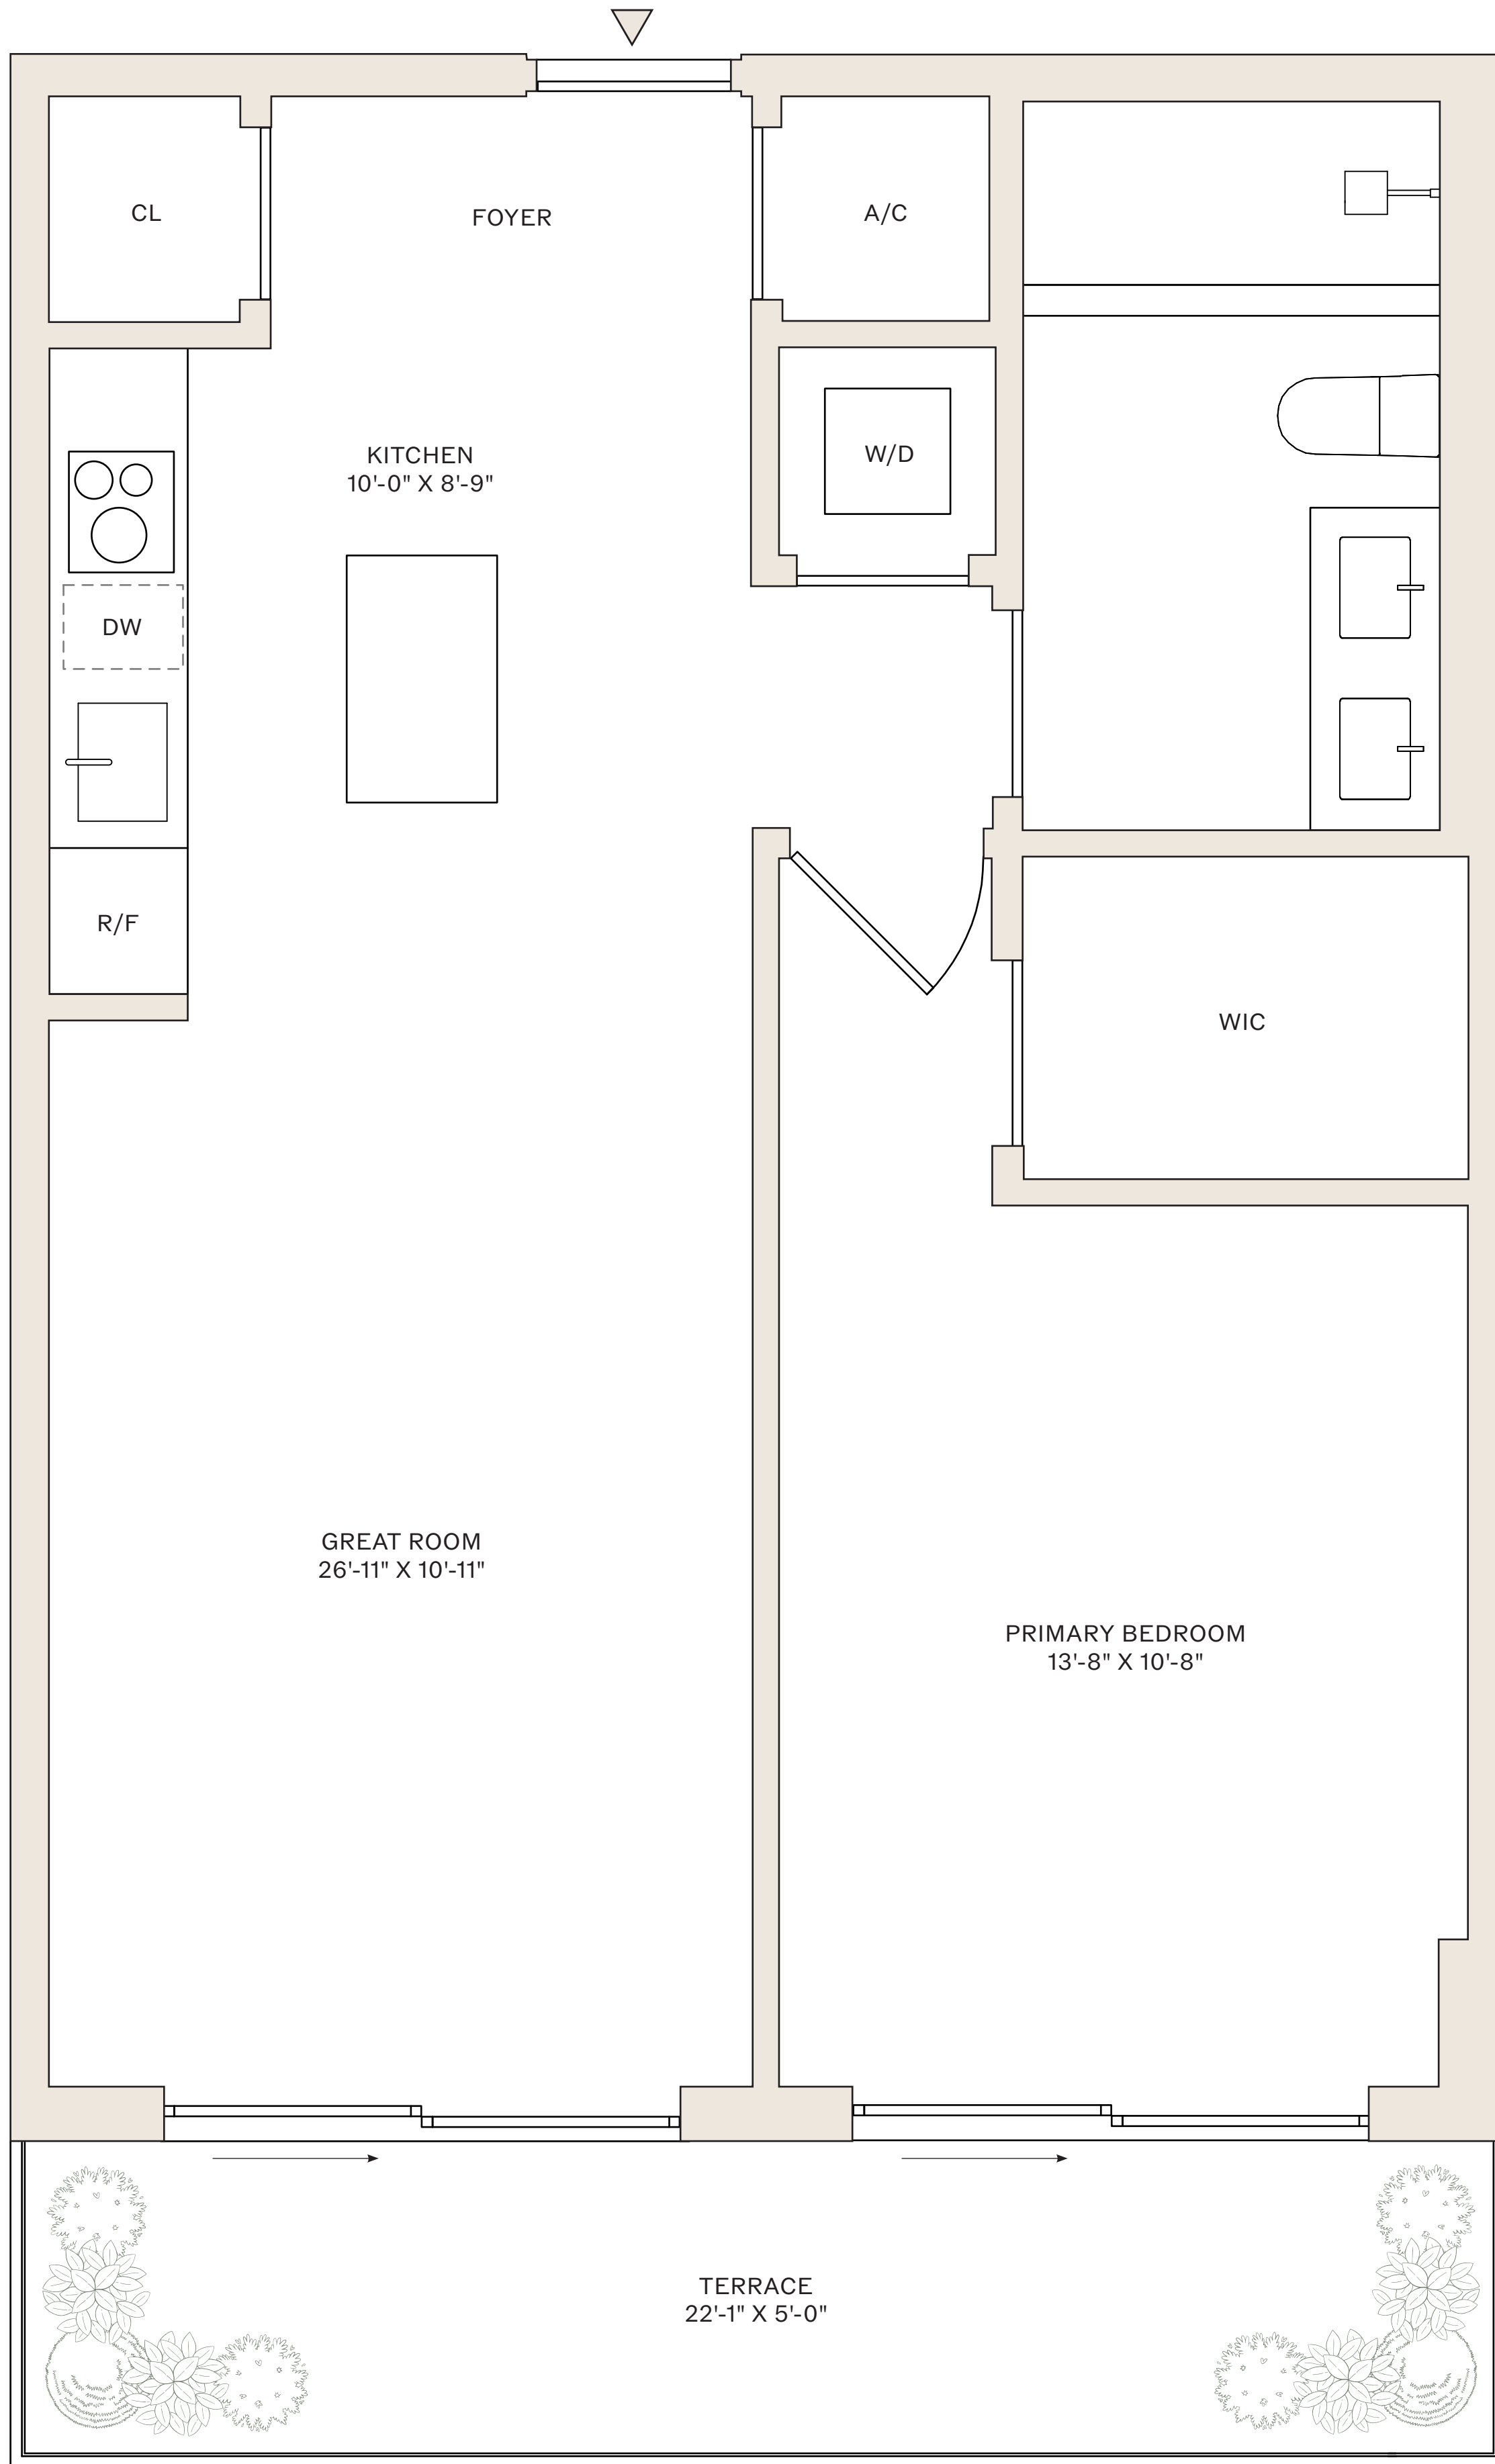

VICEROY

RESIDENCES

FORT LAUDERDALE

RESIDENCES 14-29 E

1 BEDROOM
1 BATHROOM

INTERIOR: 732 SF
TERRACE: 111 SF

SCALE: 1/2" = 1'