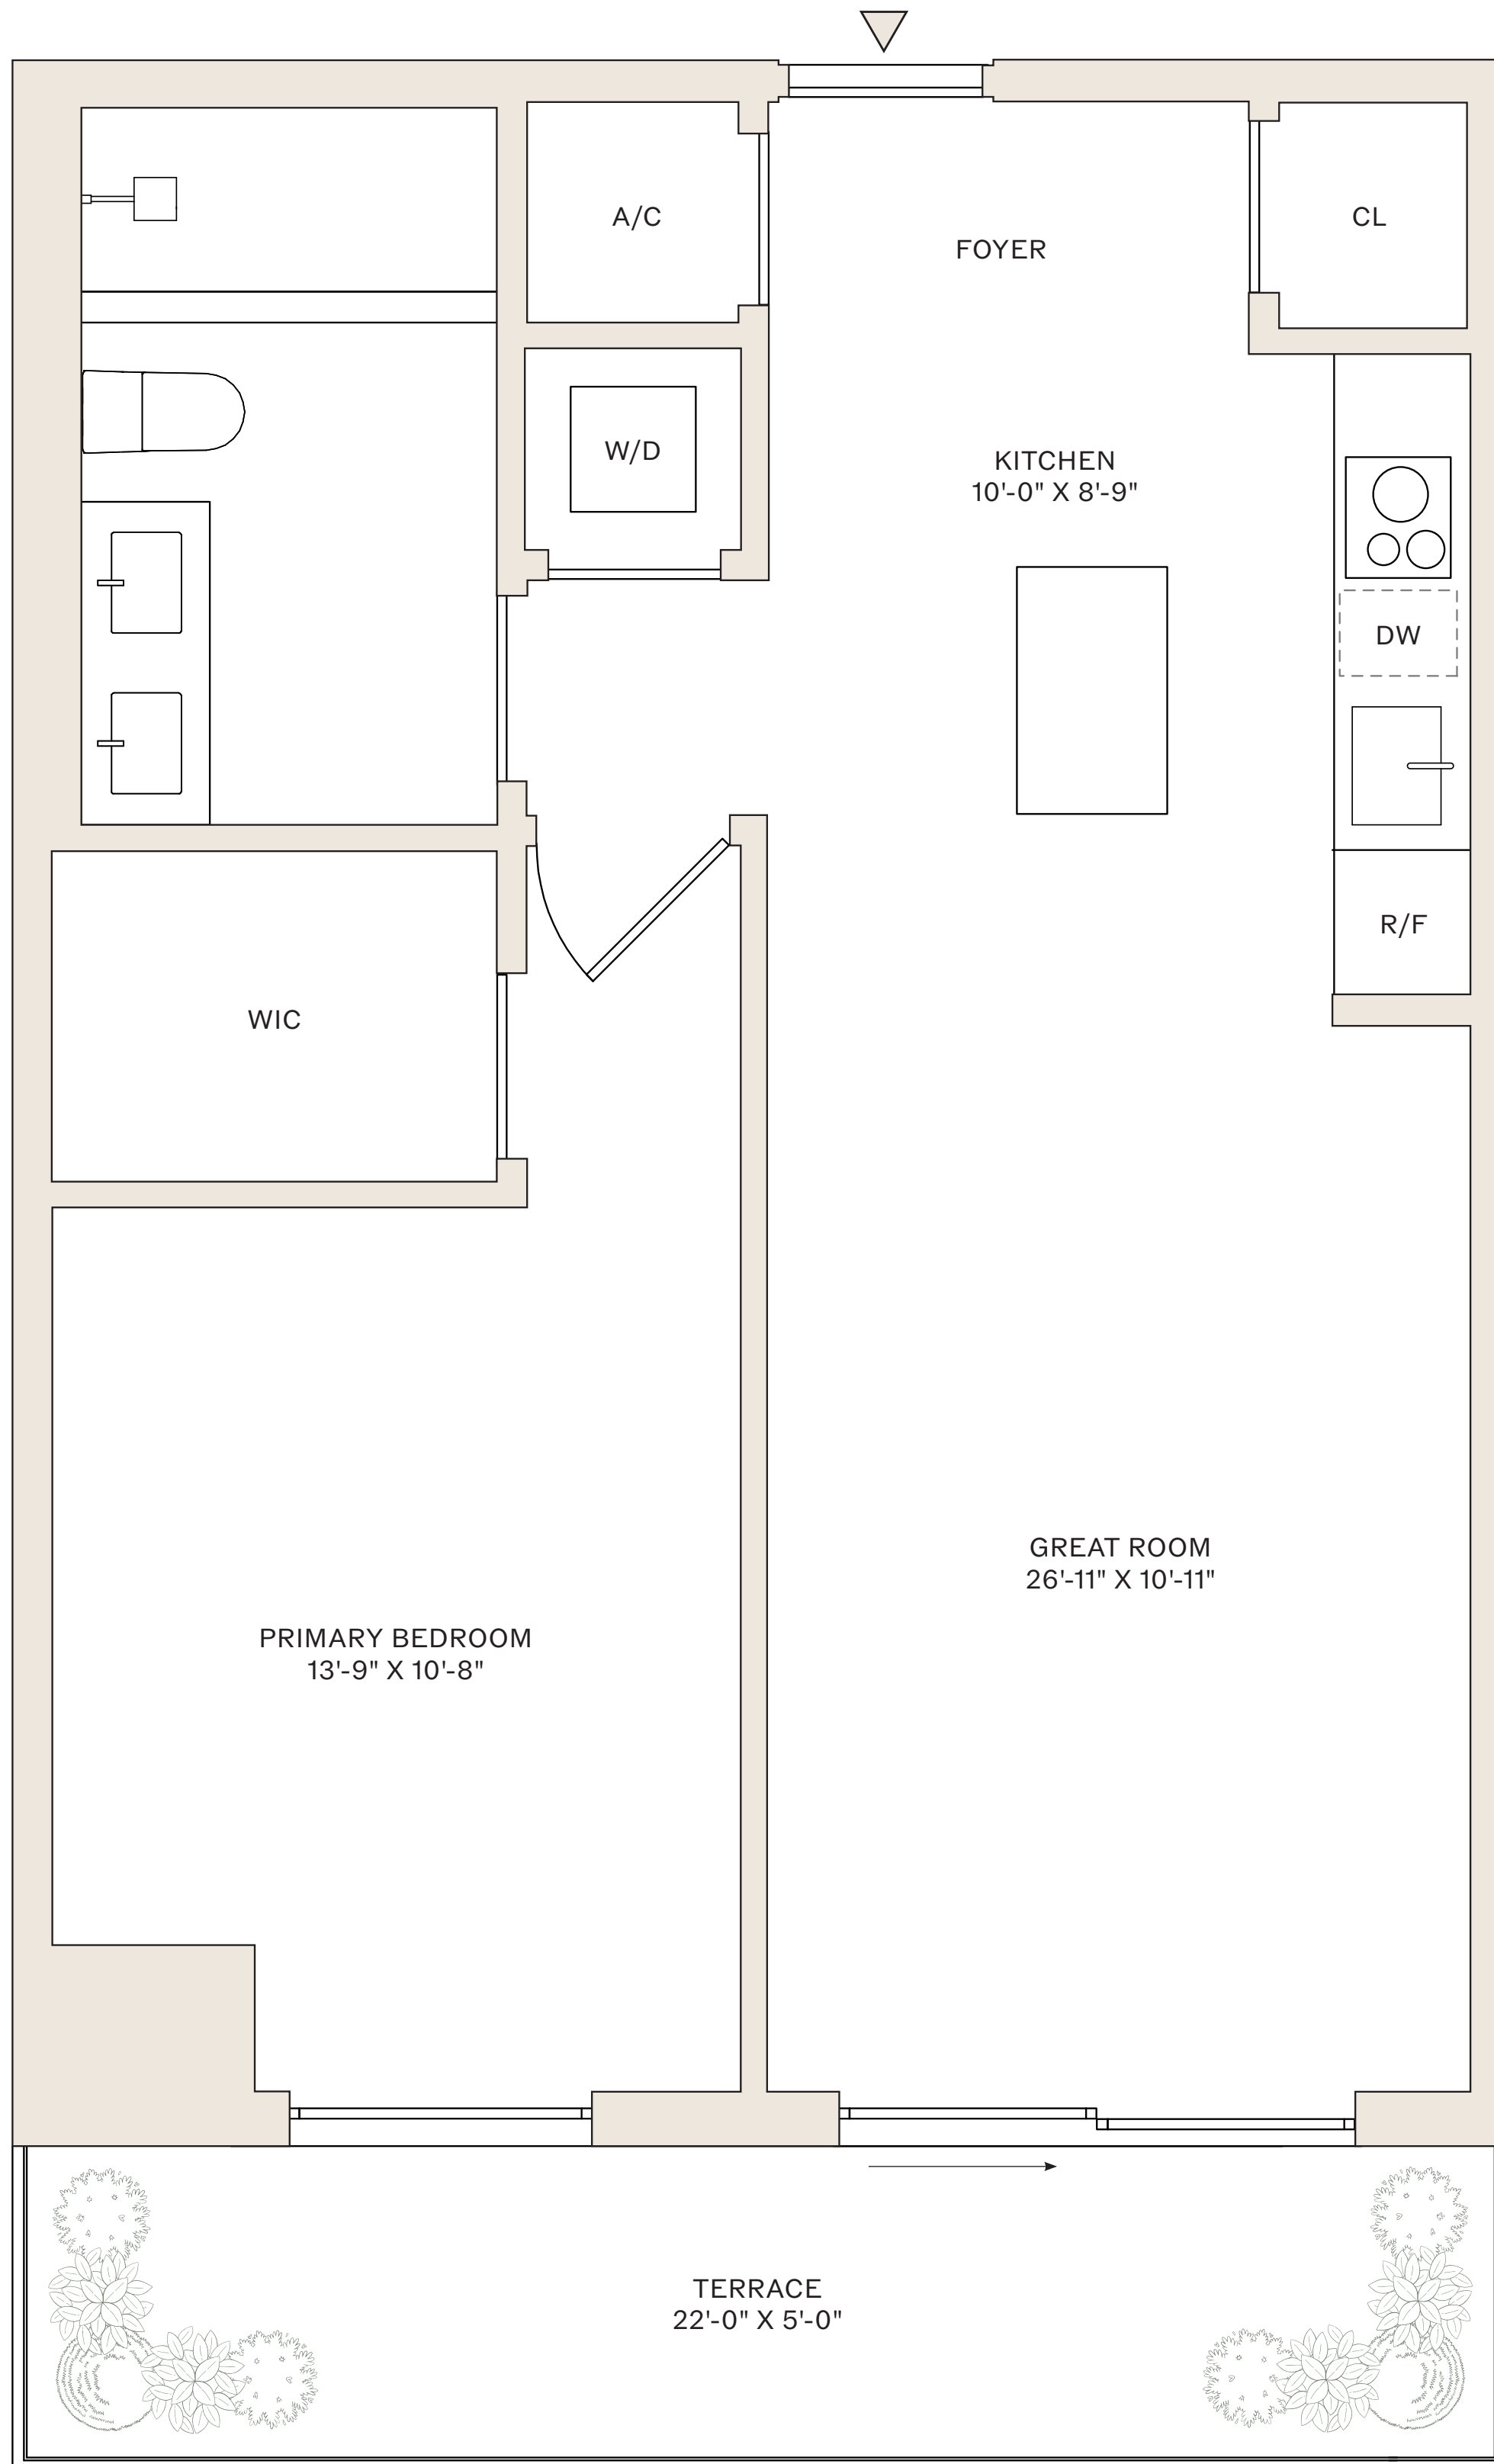

VICEROY

RESIDENCES

FORT LAUDERDALE

RESIDENCES 14-29 D

1 BEDROOM
1 BATHROOM

INTERIOR: 732 SF
TERRACE: 111 SF

SCALE: 7/16" = 1'