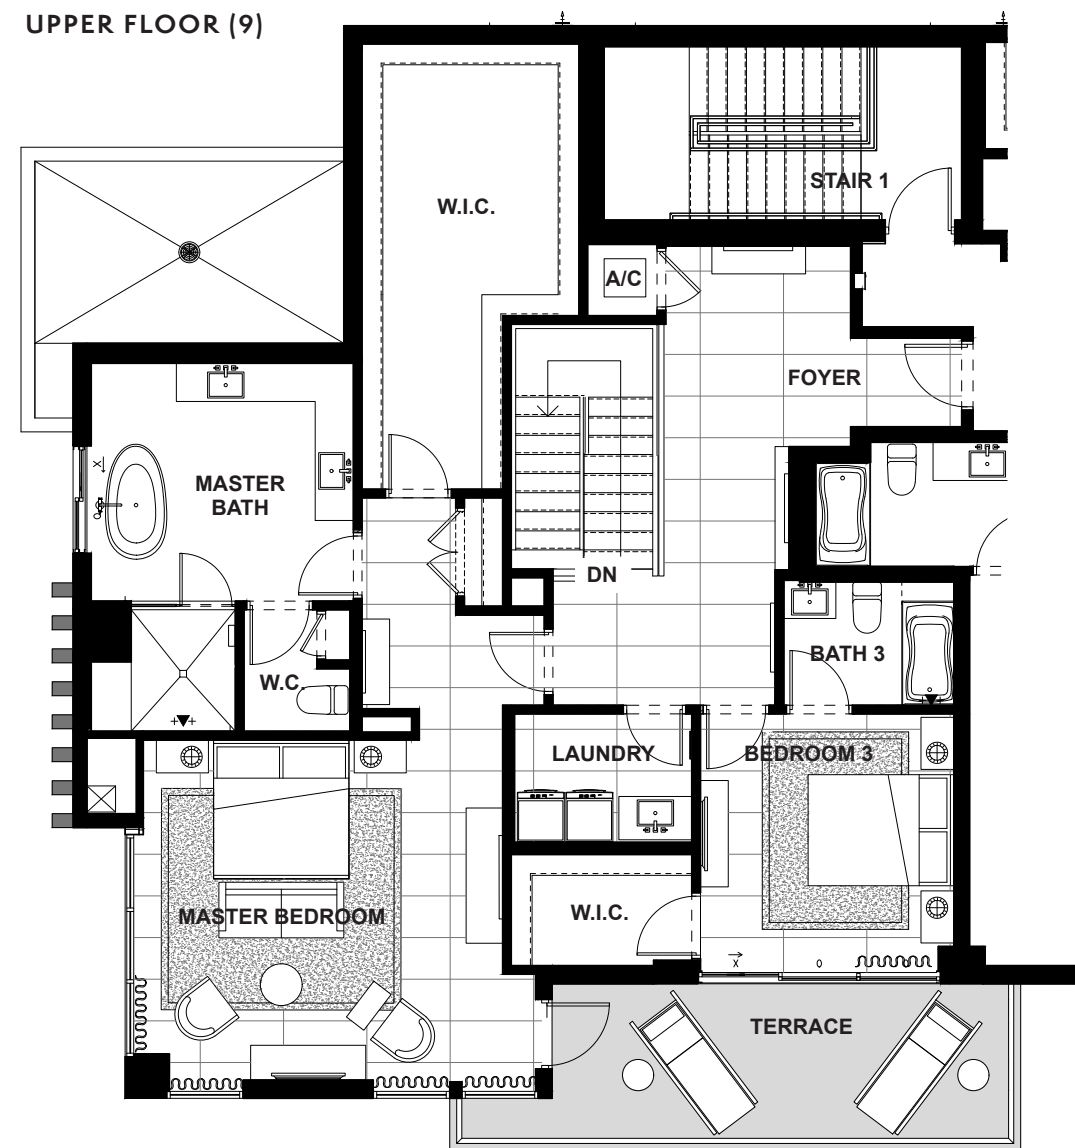

Residence 801

**SOUTH/
WEST**
DIRECTION

3
BEDROOMS

3.5
BATHS

3,354
A/C LIVING
AREA

746
COVERED
TERRACES

4,100
TOTAL S.F.

SALATO
POMPANO BEACH