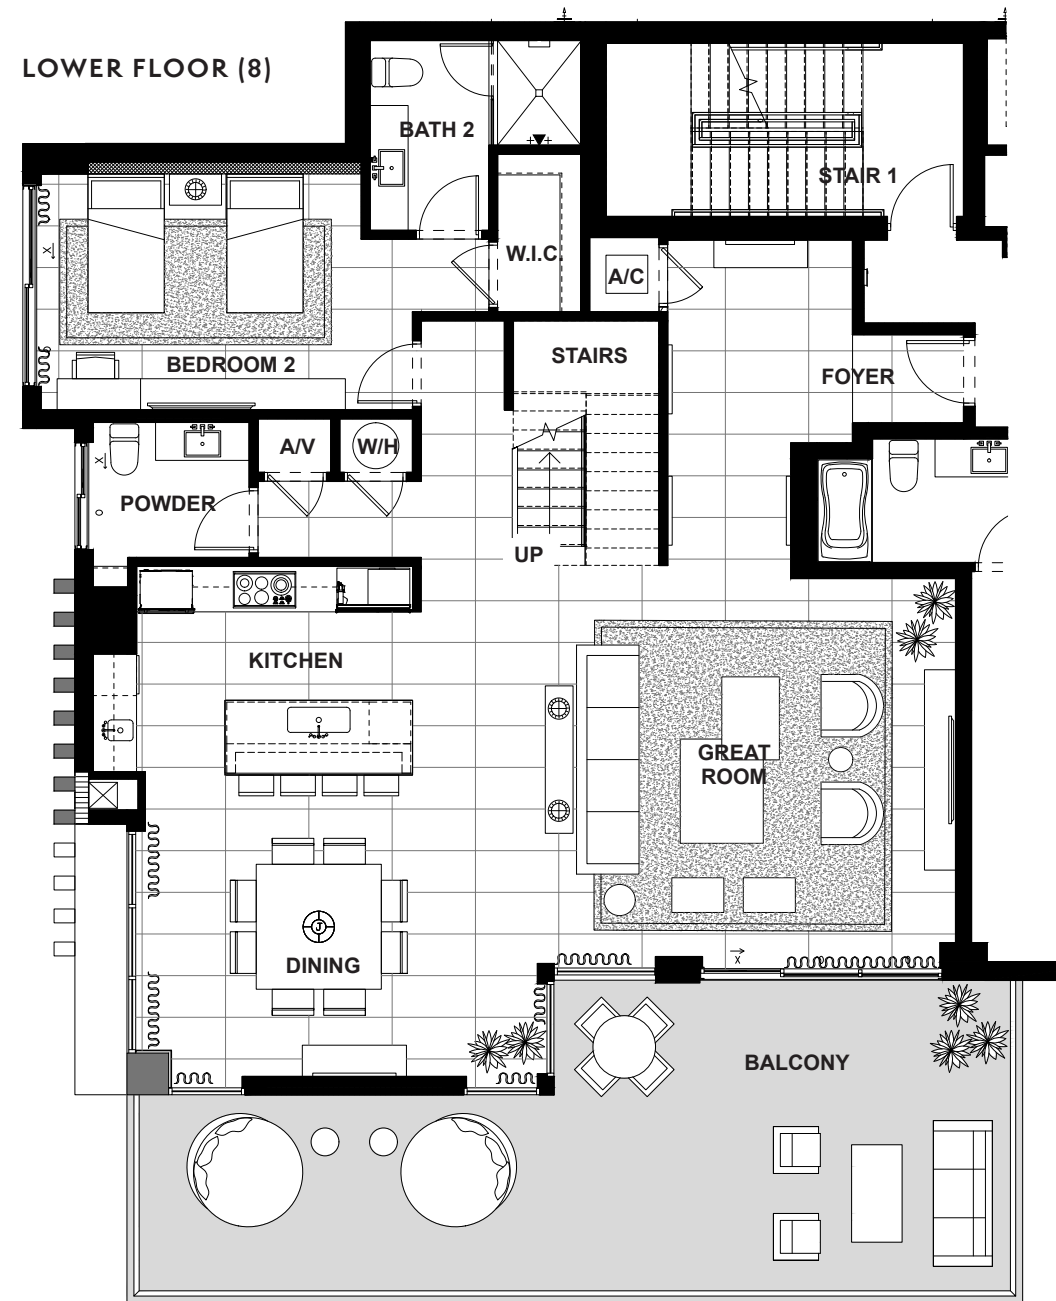

Residence 801

**SOUTH/
WEST**
DIRECTION

3
BEDROOMS

3.5
BATHS

3,354
A/C LIVING
AREA

746
COVERED
TERRACES

4,100
TOTAL S.F.

SALATO
POMPANO BEACH