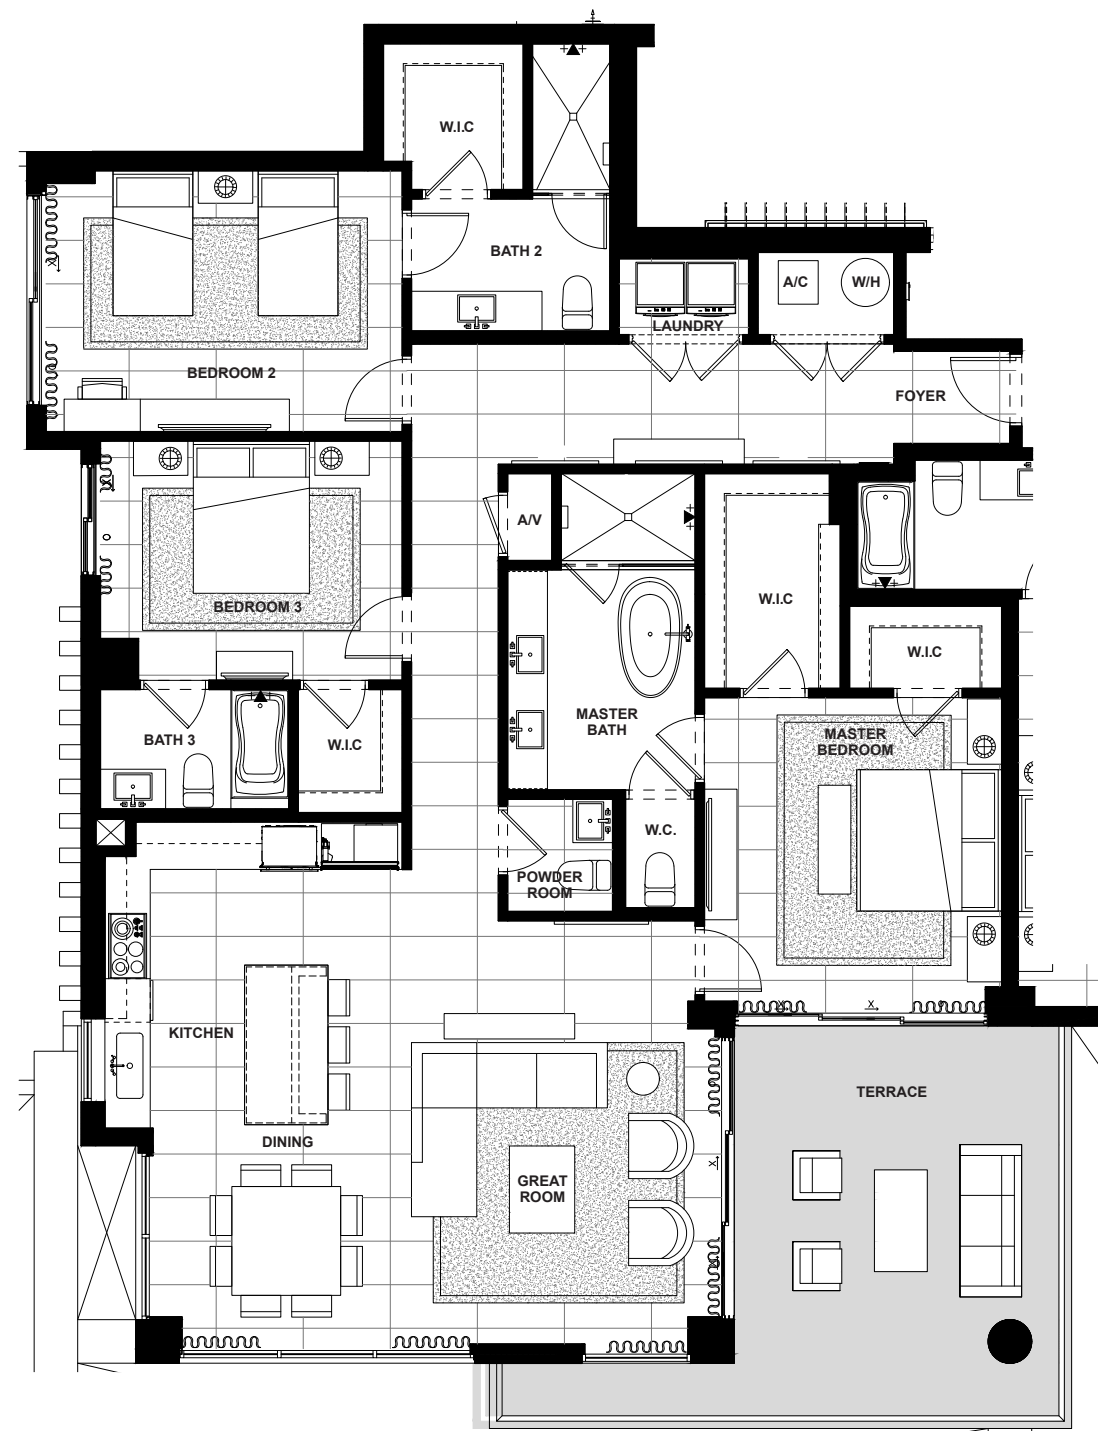

Residence 01

THIRD FLOOR

**SOUTH/
WEST**
DIRECTION

3
BEDROOMS

3.5
BATHS

2,106
A/C LIVING
AREA

320
COVERED
TERRACES

2,426
TOTAL S.F.