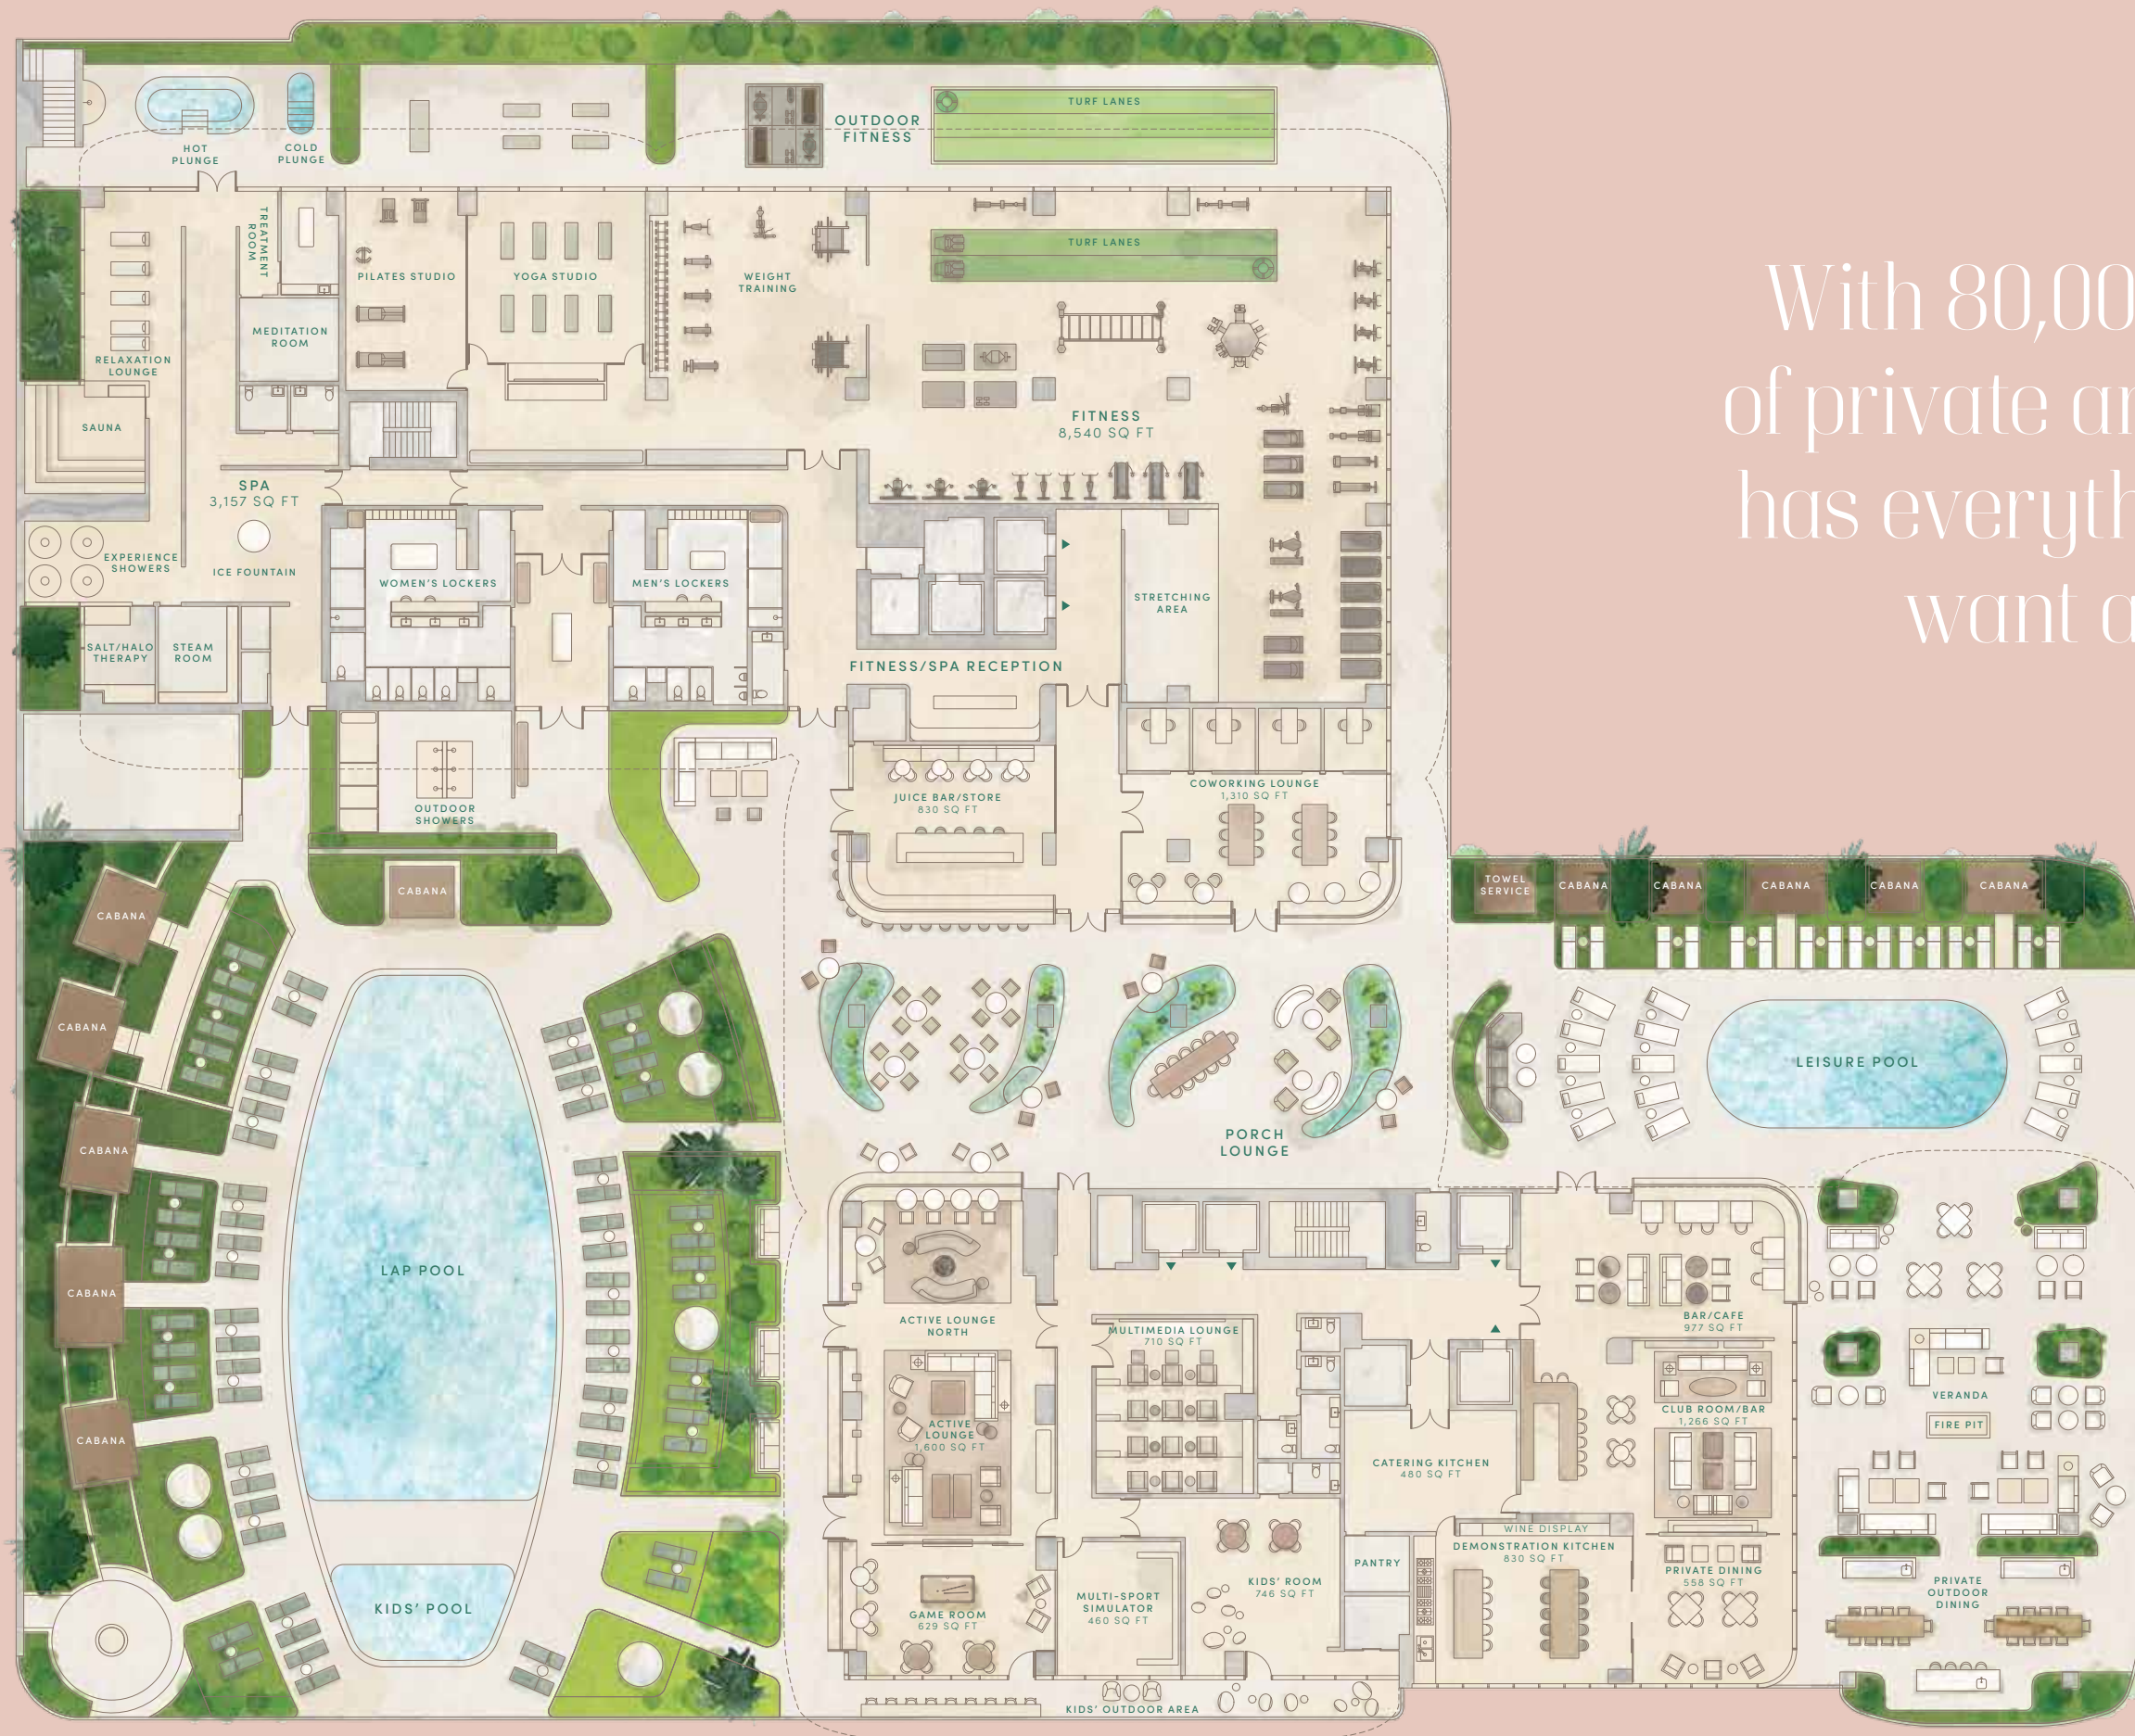

Olara's waterfront leisure pool, looking east across the Intracoastal Waterway.

EVERYTHING YOU NEED TO EMBRACE A LIFE OF EASE is at your fingertips. Energize in an expansive indoor-outdoor fitness center with cutting-edge equipment. Refresh with a dip in the Olympic-size lap pool or relax in a private cabana beside the leisure pool. Nourish the body and mind with personalized treatments at the spa. Discover a taste for every palate at the celebrity chef-helmed restaurant. Or set out from the private, six-slip dock to enjoy an adventure on the Intracoastal Waterway. The opportunities are endless.

Private dock with six slips for residents' exclusive use

Leisure pool with poolside cabanas

Olympic-size lap pool

Waterfront veranda and library

Porch lounge

Multi-sport simulator

Game room

Multimedia lounge

ADDITIONAL AMENITIES

Private offices

Conference spaces

Coworking lounge

KIDS' AMENITIES

Kids' pool

Kids' room

Kids' outdoor area

With 80,000 square feet of private amenities, Olara has everything you could want and more.