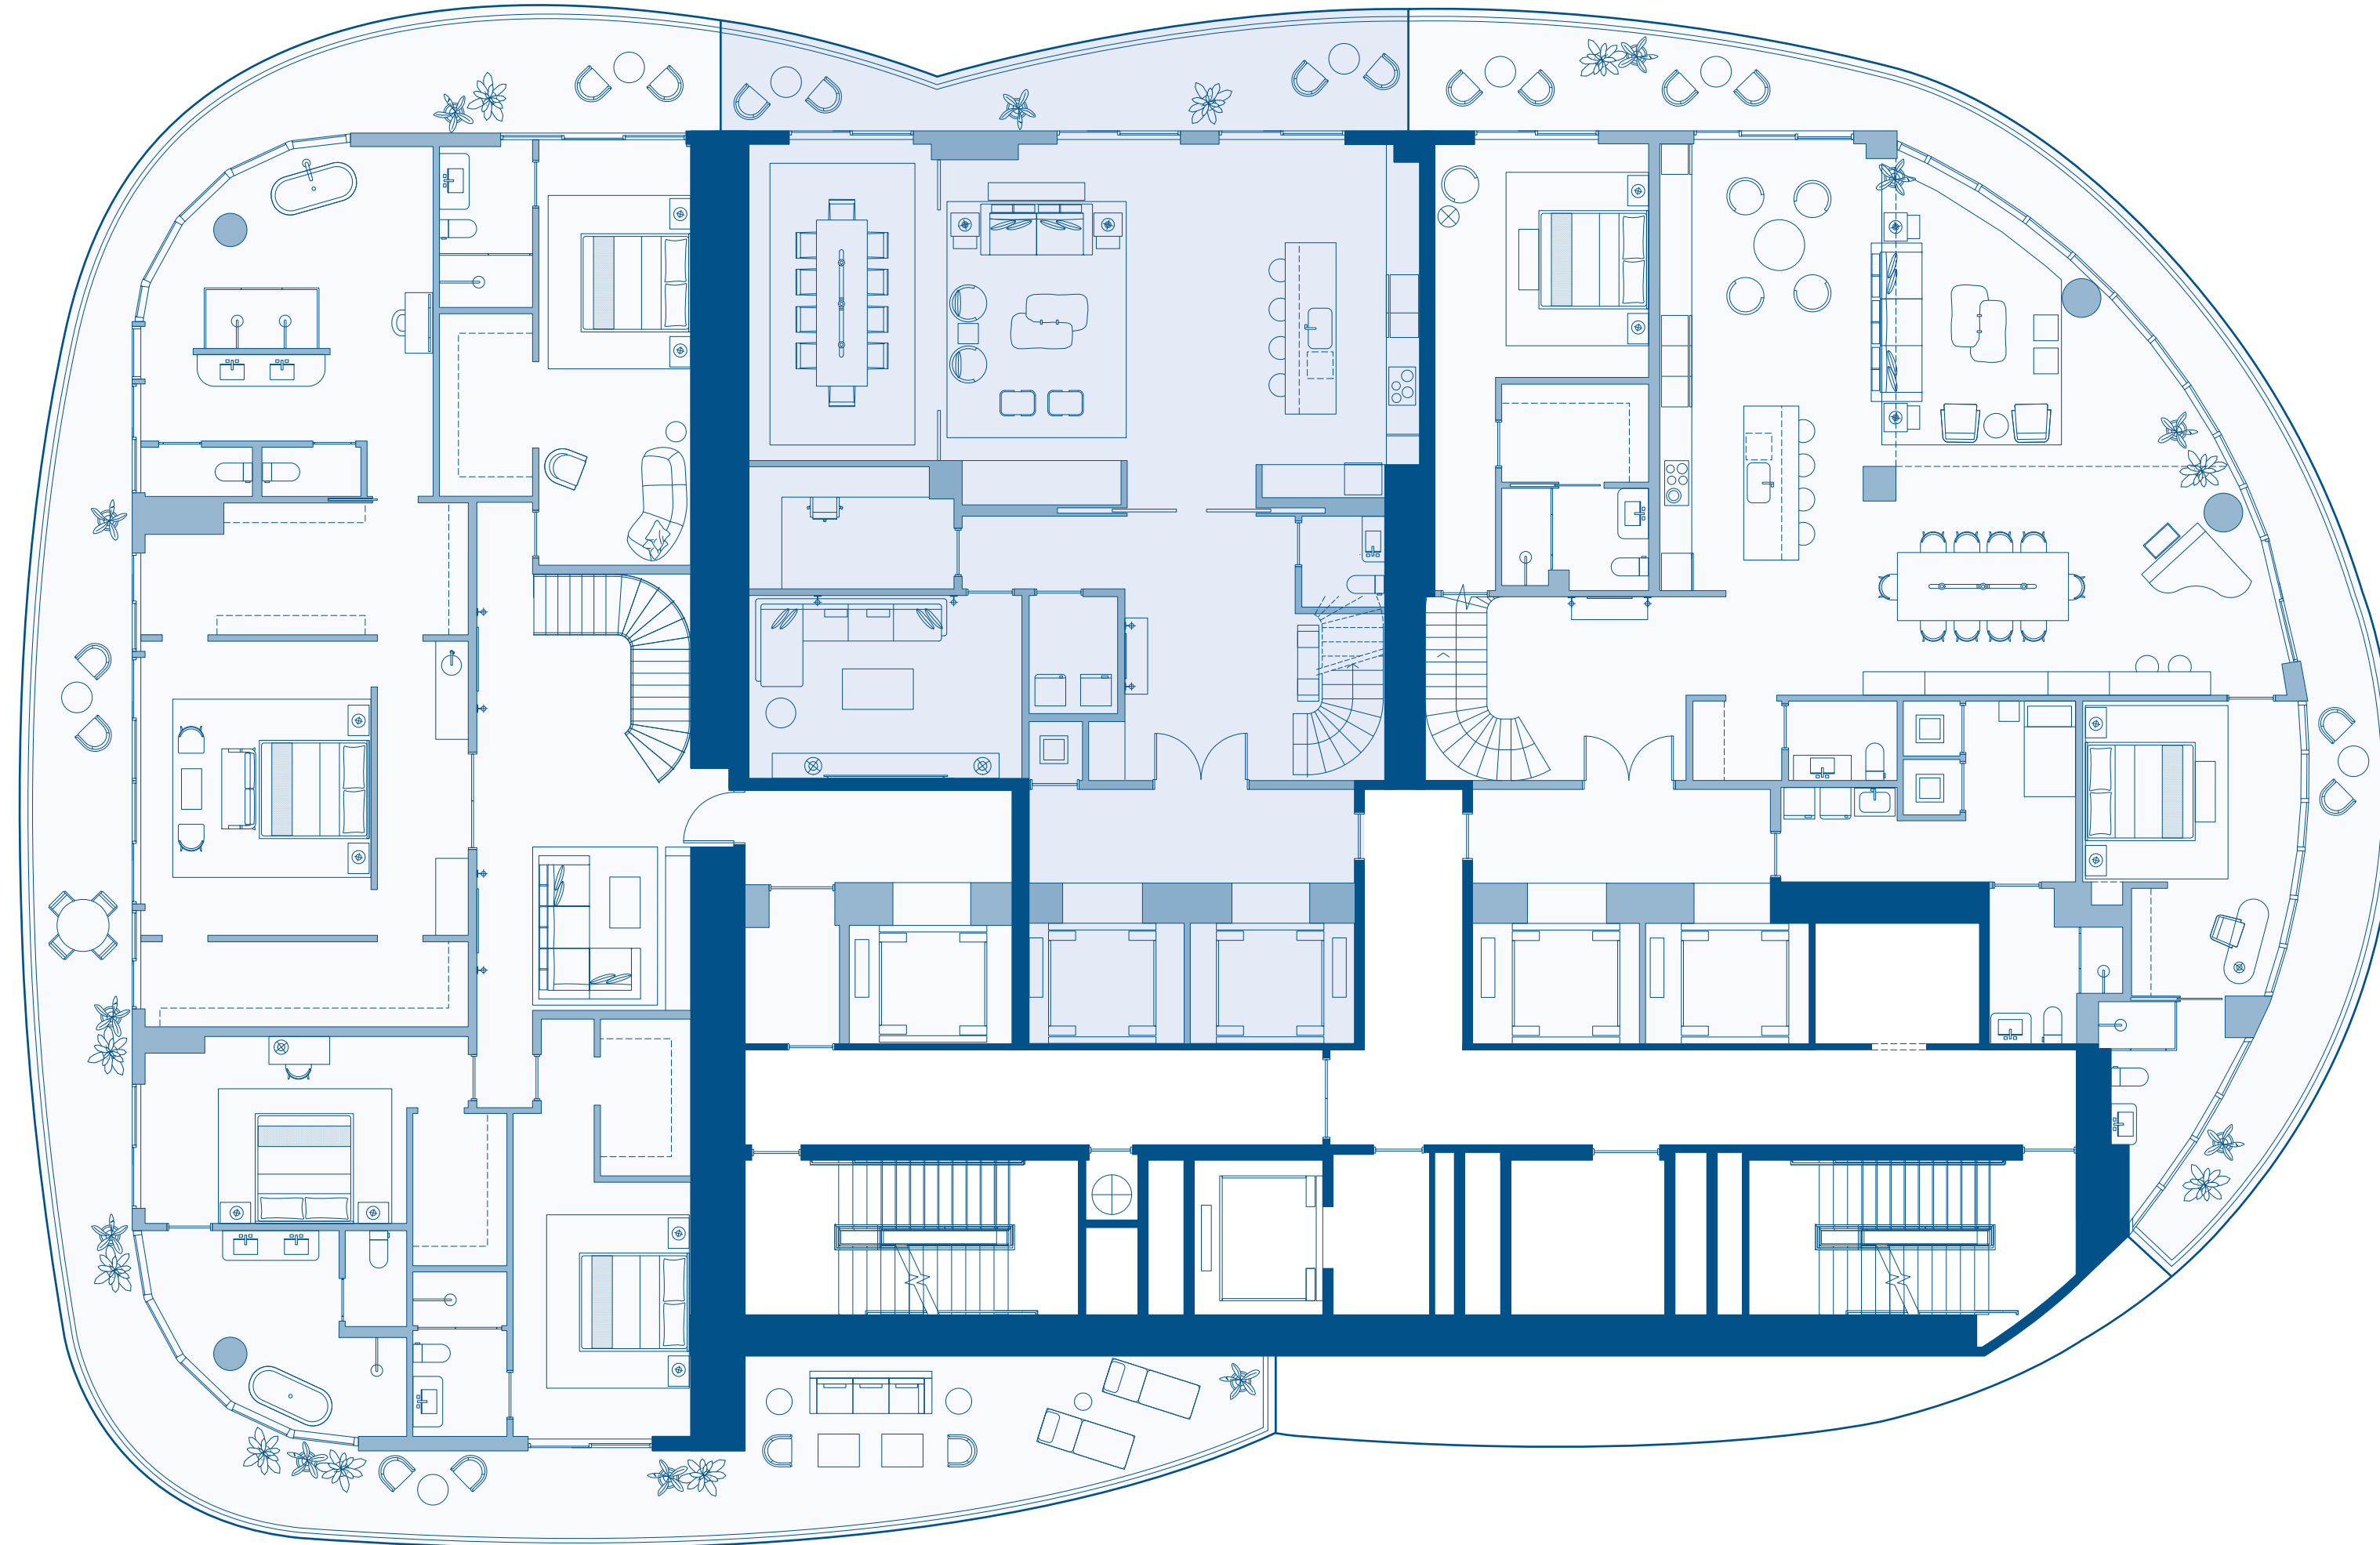

PENTHOUSE 04
(FIRST FLOOR)

4 BEDROOMS
4 BATHROOMS

PENTHOUSE 02
(SECOND FLOOR)

5 BEDROOMS
8 BATHROOMS

PENTHOUSE 03
(FIRST FLOOR)

5 BEDROOMS
6 BATHROOMS

BRICKELL SKYLINE

SIMPSON PARK