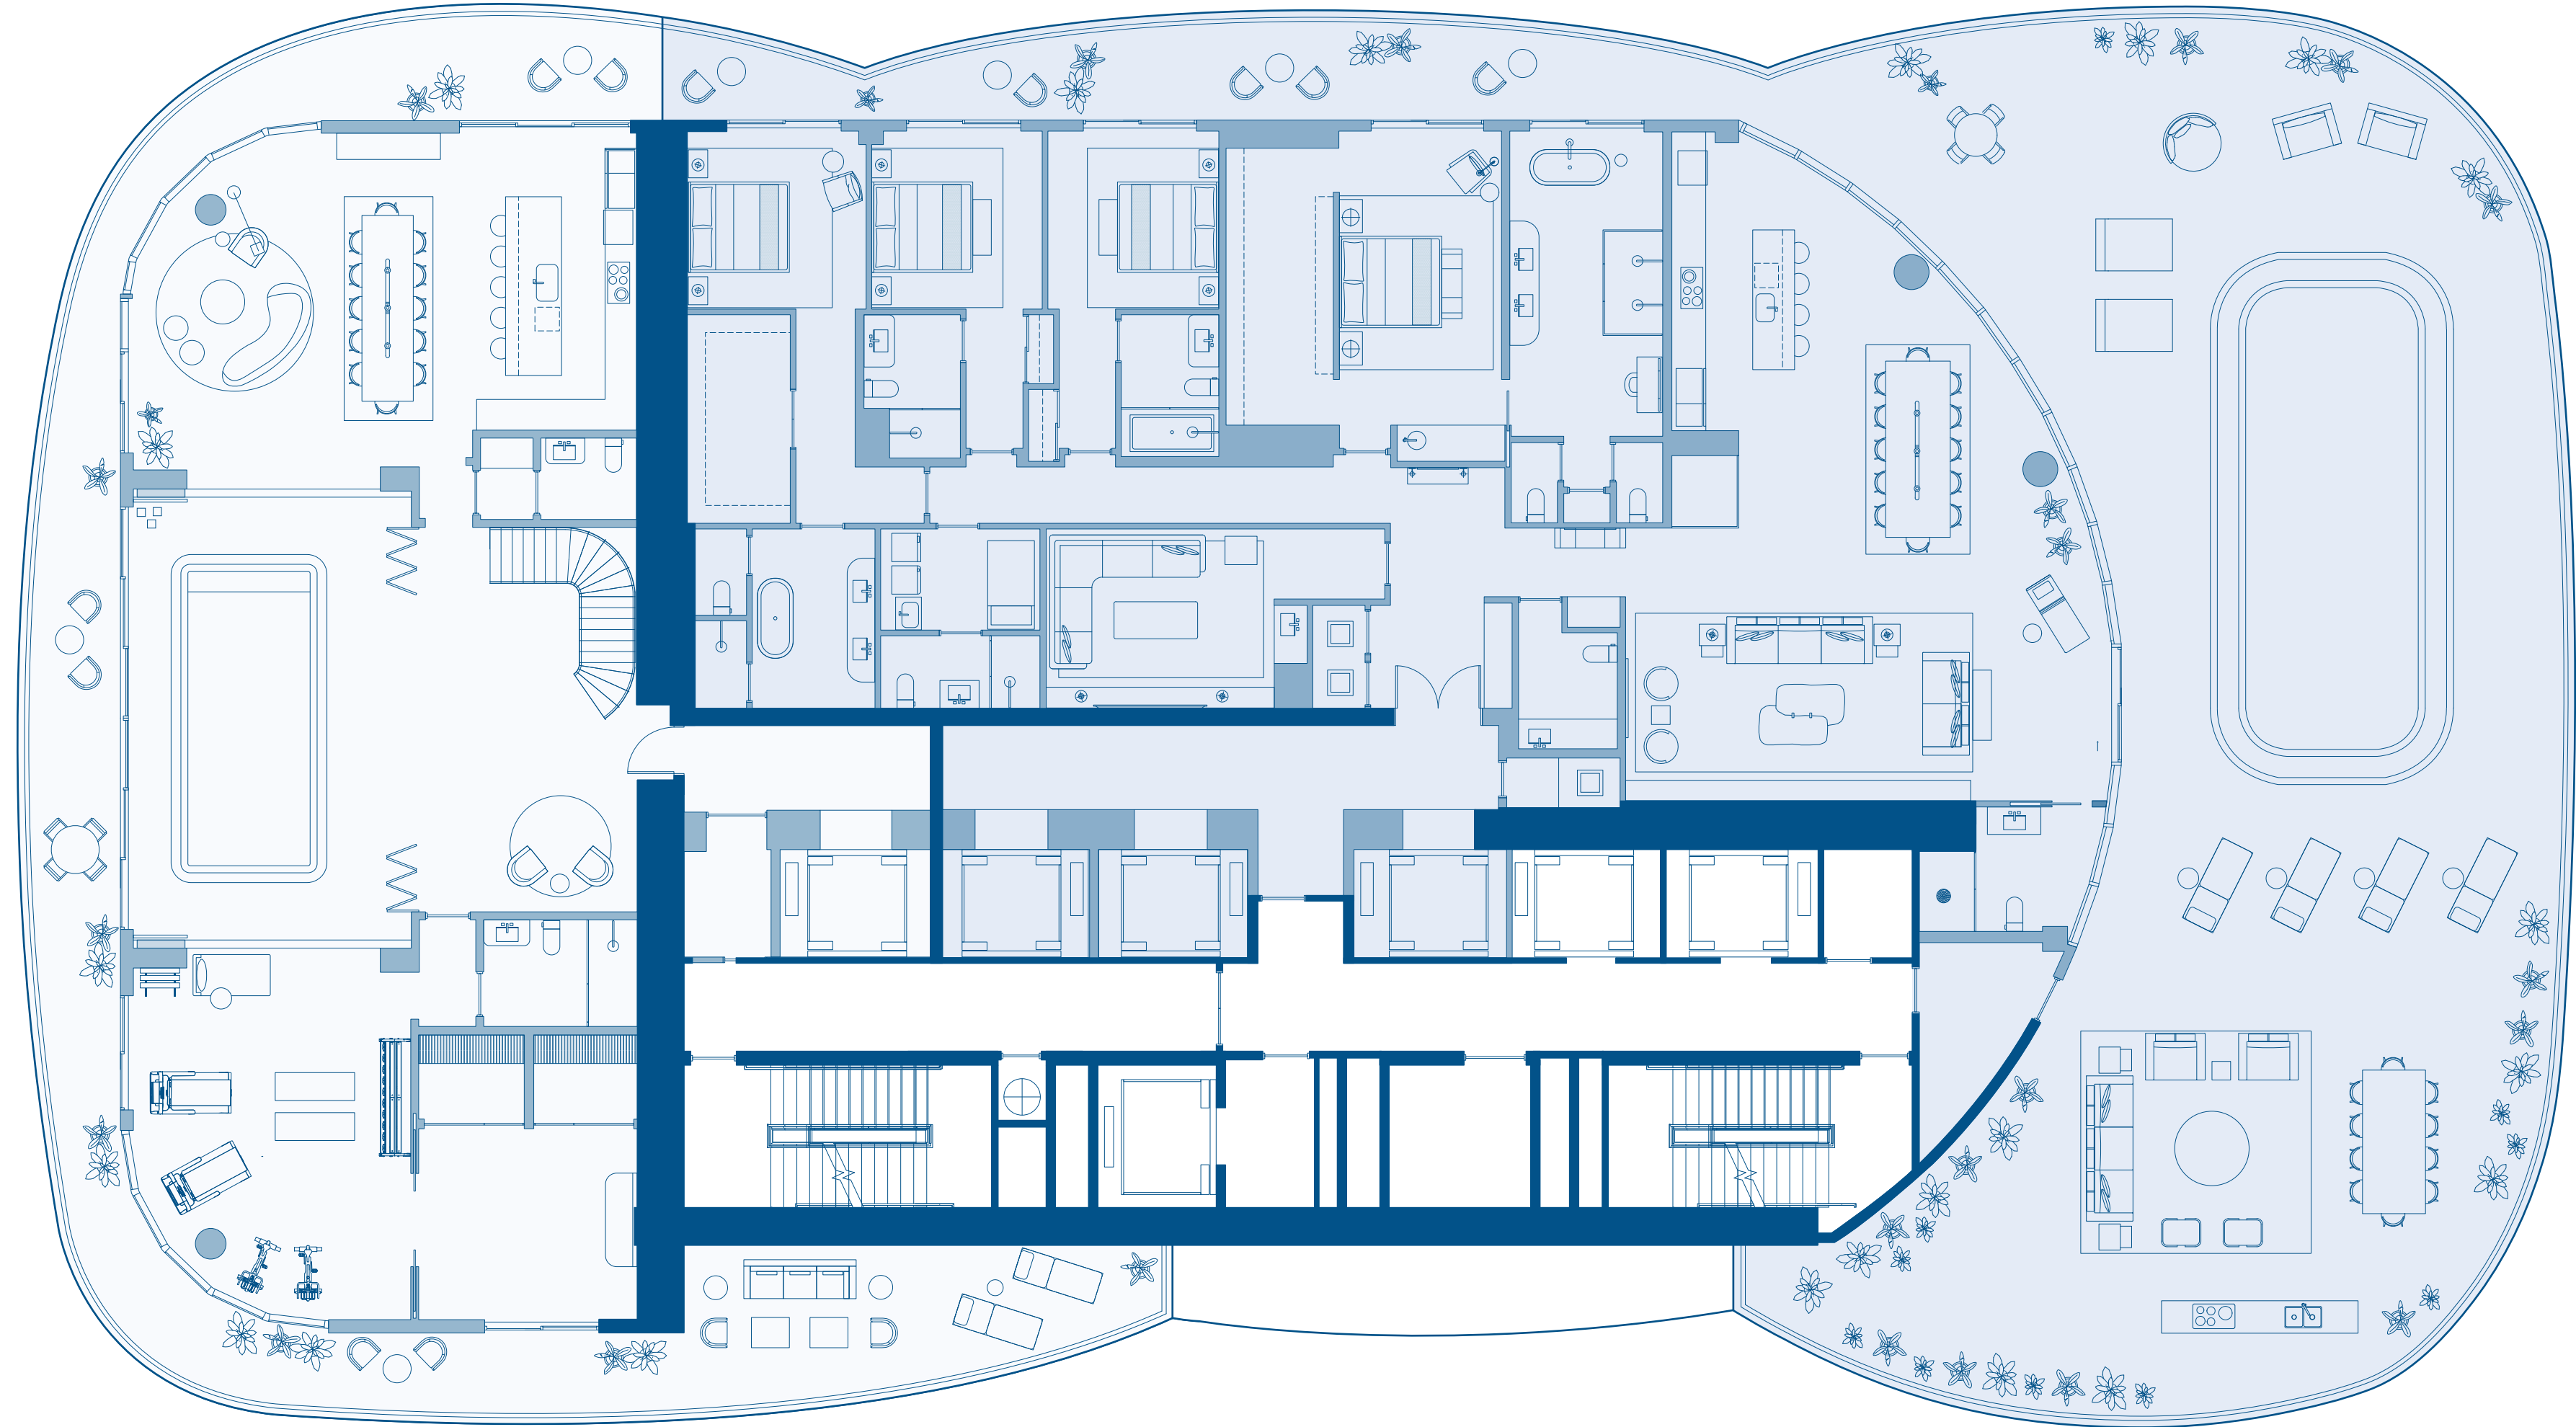

2 BEDROOMS + DEN
3 BATHROOMS

02

2 BEDROOMS + DEN
3 BATHROOMS

04

4 BEDROOMS
4.5 BATHROOMS
SERVICE QUARTERS

01

4 BEDROOMS
4.5 BATHROOMS
SERVICE QUARTERS

BRICKELL SKYLINE

SIMPSON PARK

NOT TO SCALE

PENTHOUSE 01

4 BEDROOMS
5 BATHROOMS

PENTHOUSE 02
(FIRST FLOOR)

5 BEDROOMS
8 BATHROOMS

BRICKELL SKYLINE

SIMPSON PARK