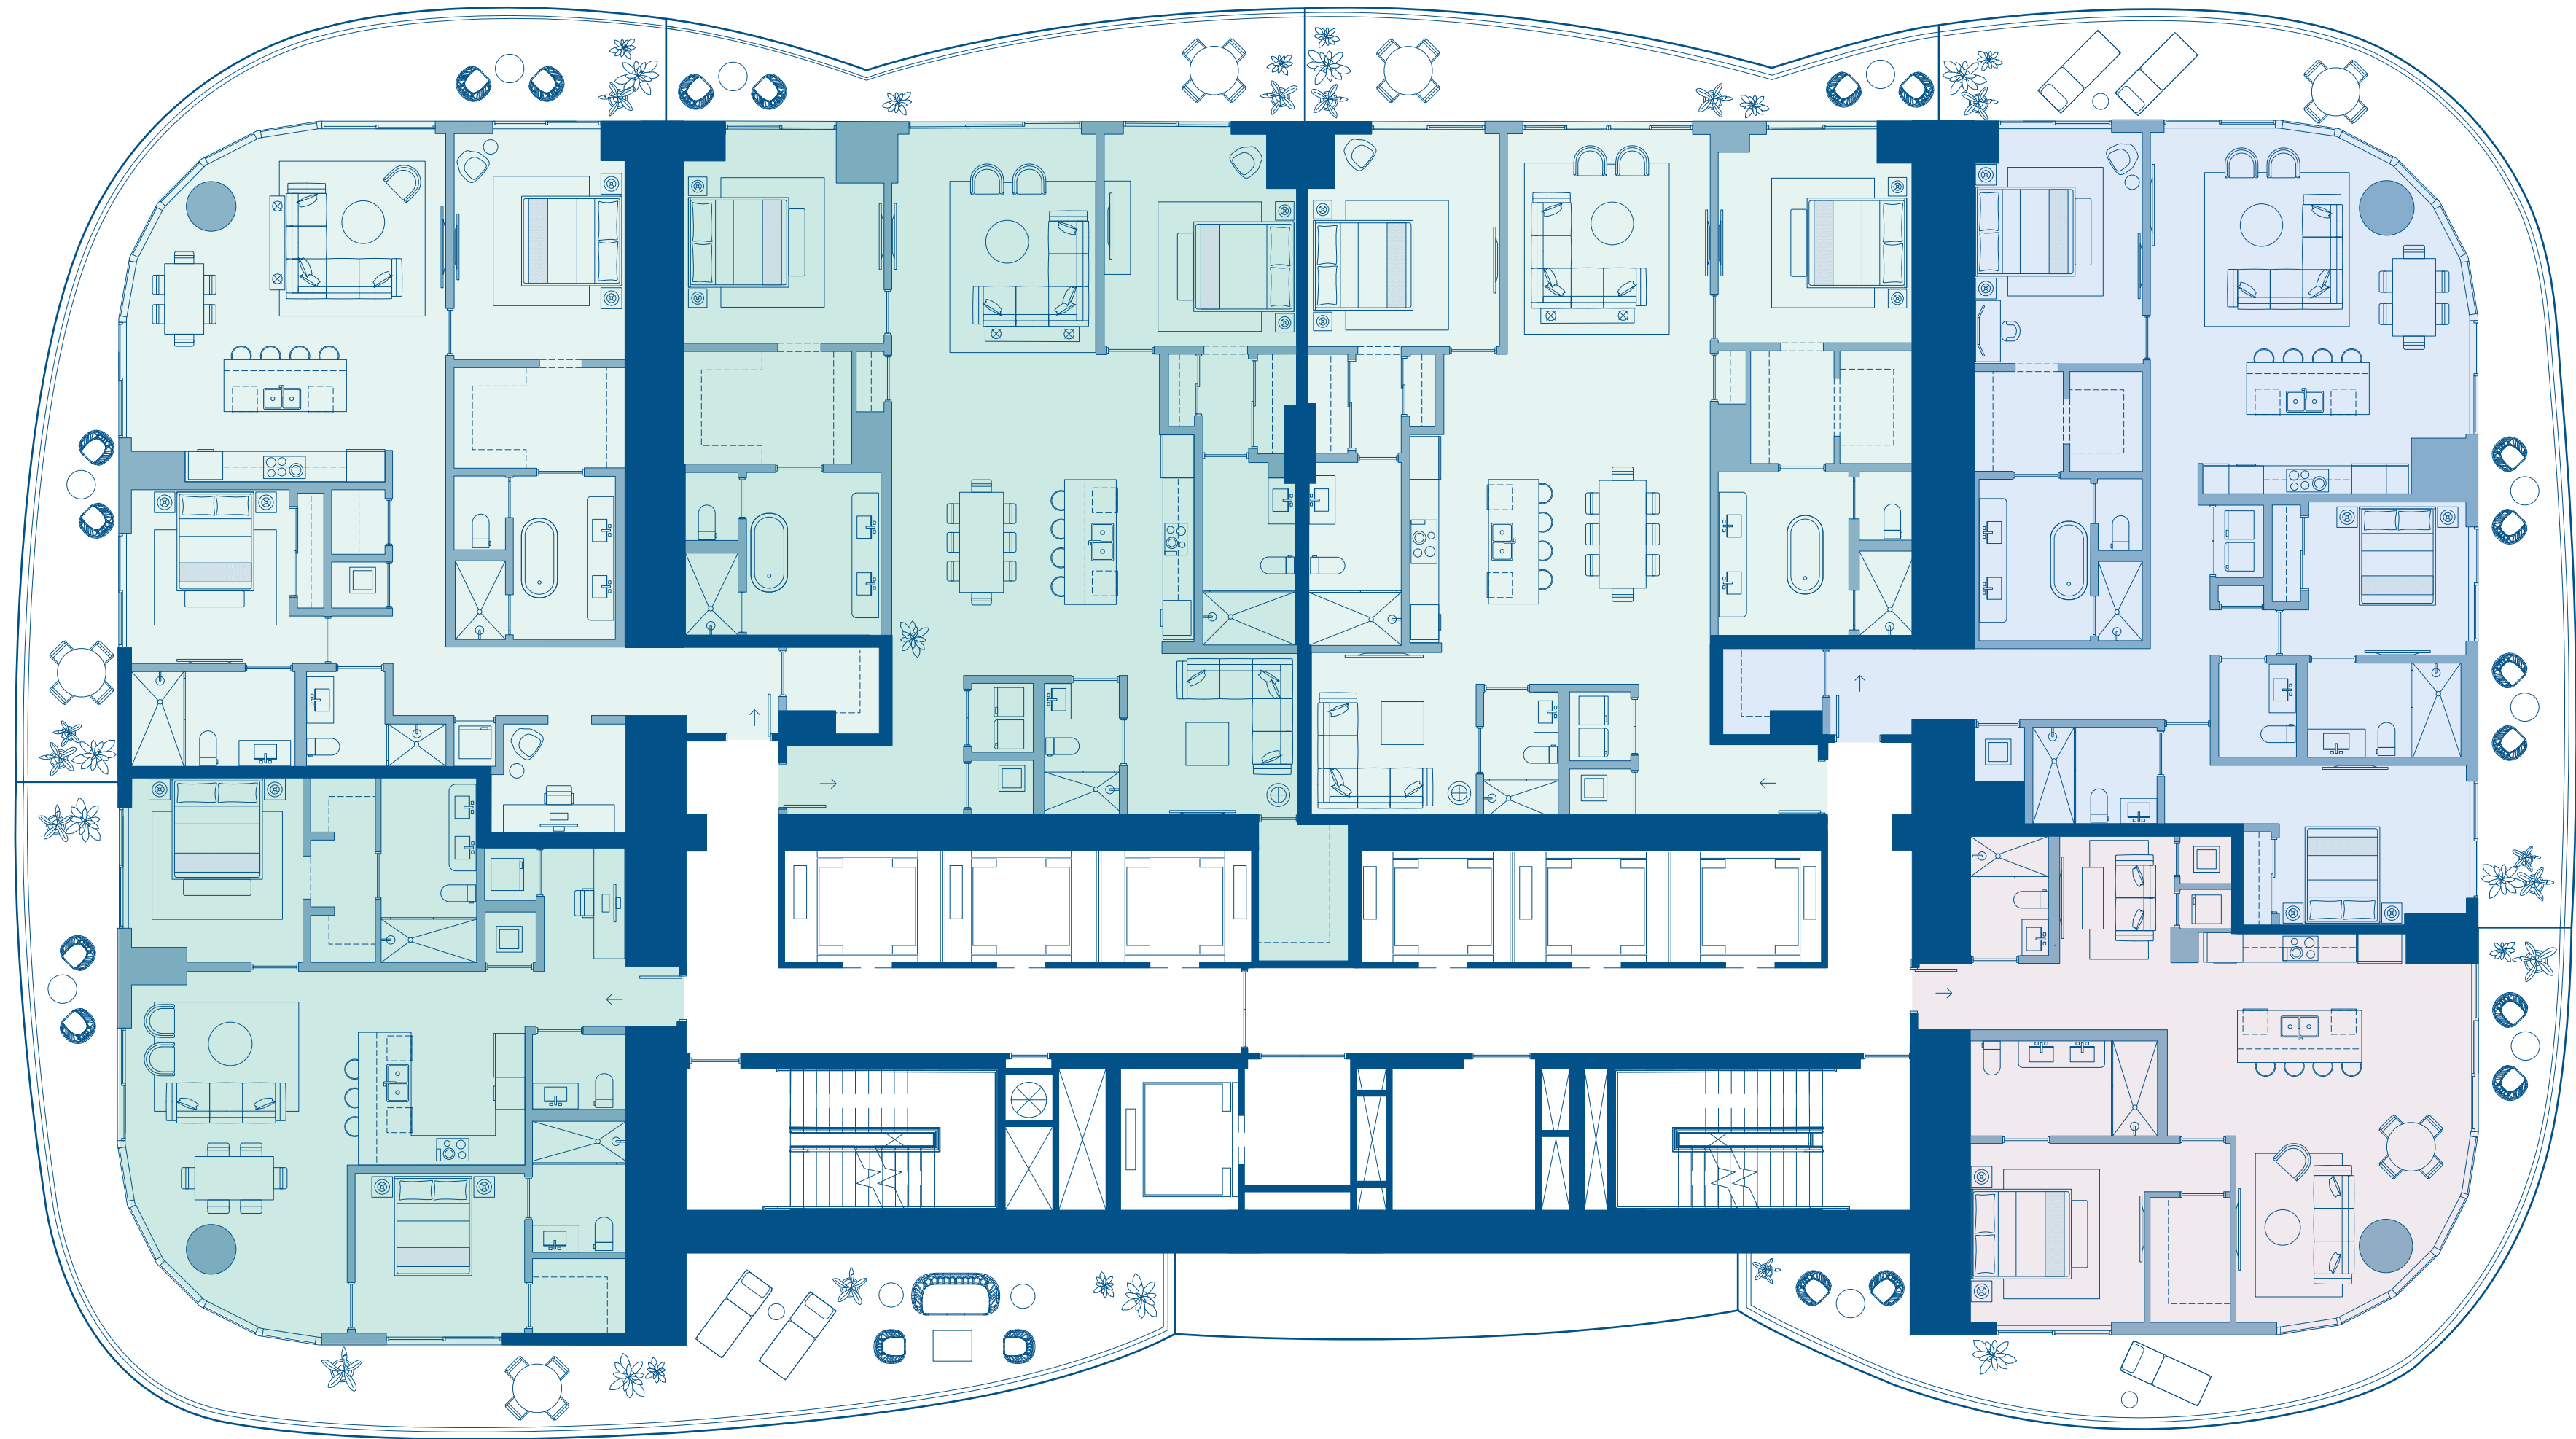

2 BEDROOMS + DEN
3 BATHROOMS

02

2 BEDROOMS + DEN
3 BATHROOMS

04

2 BEDROOMS + DEN
3 BATHROOMS

01

3 BEDROOMS
3.5 BATHROOMS

05

2 BEDROOMS + DEN
3.5 BATHROOMS

06

1 BEDROOM + DEN
2 BATHROOMS

NOT TO SCALE

LEVELS 38-61

BISCYANE BAY

BRICKELL SKYLINE

SIMPSON PARK

03

2 BEDROOMS + DEN
3 BATHROOMS

02

2 BEDROOMS + DEN
3 BATHROOMS

04

2 BEDROOMS + DEN
3 BATHROOMS

01

3 BEDROOMS
3.5 BATHROOMS