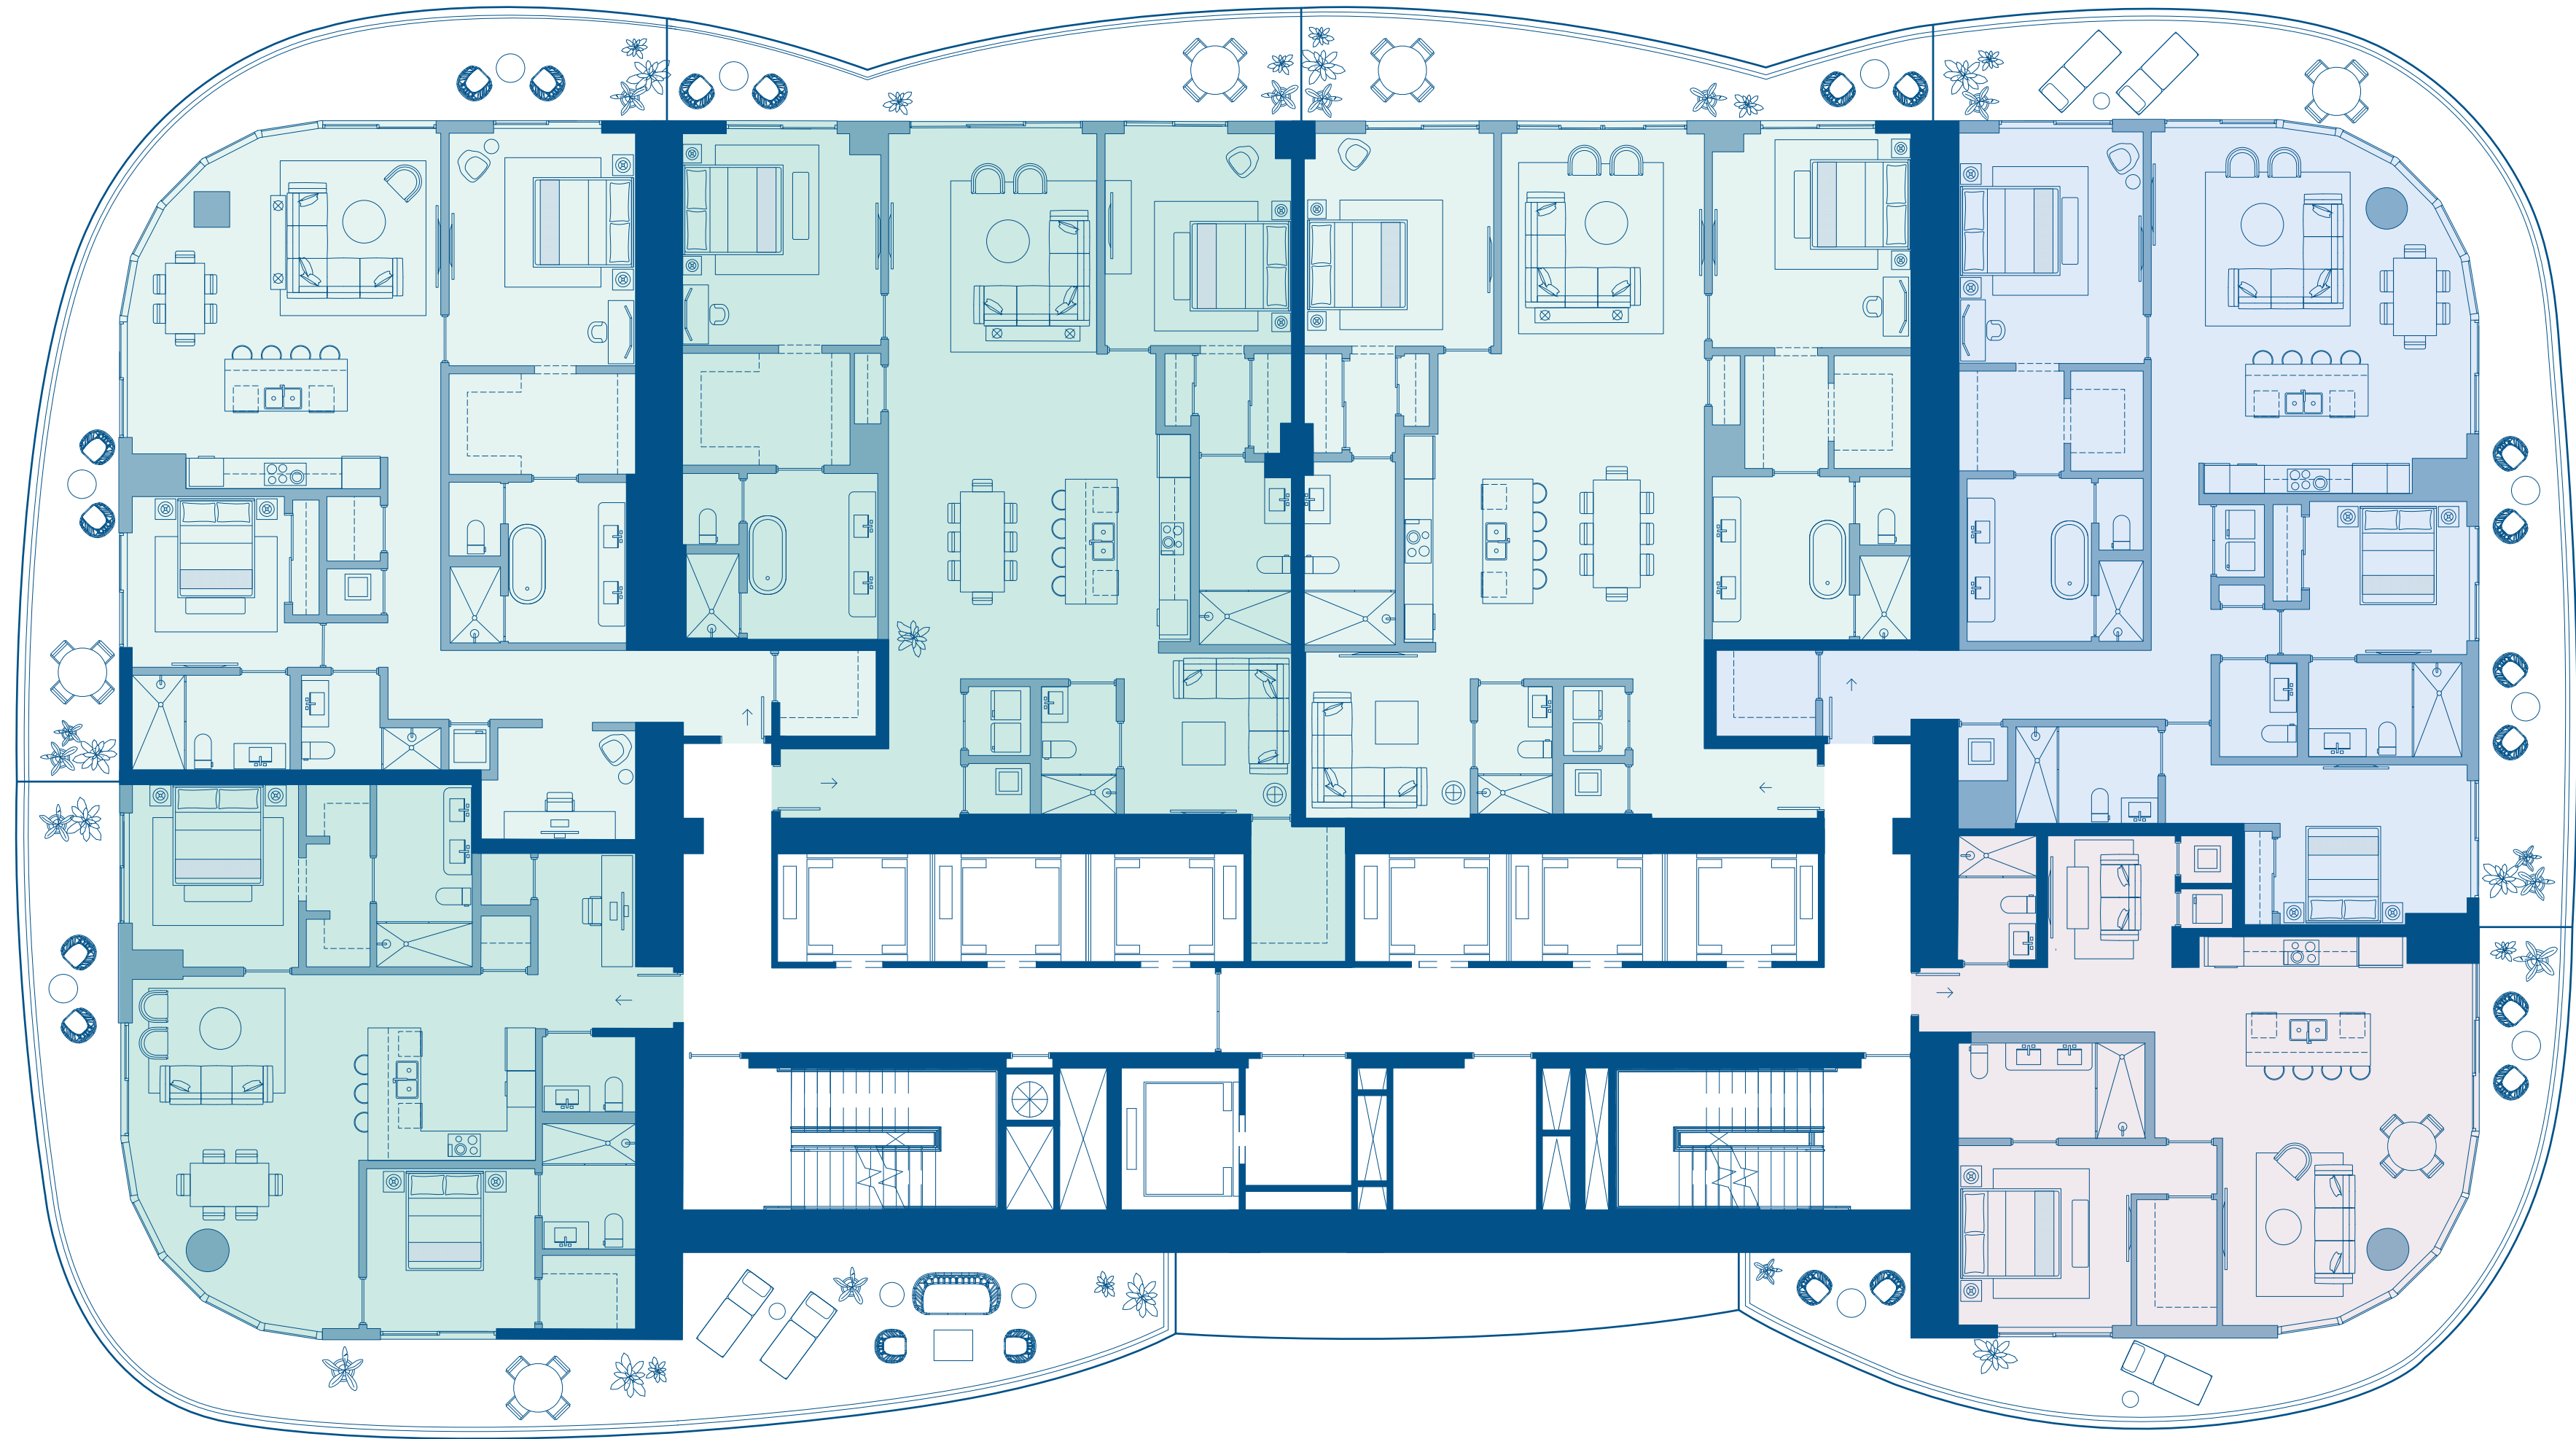

2 BEDROOMS + DEN
3 BATHROOMS

02

2 BEDROOMS + DEN
3 BATHROOMS

04

2 BEDROOMS + DEN
3 BATHROOMS

01

3 BEDROOMS
3.5 BATHROOMS

05

03

2 BEDROOMS + DEN
3 BATHROOMS

02

2 BEDROOMS + DEN
3 BATHROOMS

04

2 BEDROOMS + DEN
3 BATHROOMS

01

3 BEDROOMS
3.5 BATHROOMS

05

2 BEDROOMS + DEN
3.5 BATHROOMS

06

1 BEDROOM + DEN
2 BATHROOMS

NOT TO SCALE

LEVELS 62-78

BISCYANE BAY

03

2 BEDROOMS + DEN
3 BATHROOMS

02

2 BEDROOMS + DEN
3 BATHROOMS

04

4 BEDROOMS
4.5 BATHROOMS
SERVICE QUARTERS

01

4 BEDROOMS
4.5 BATHROOMS
SERVICE QUARTERS

BRICKELL SKYLINE