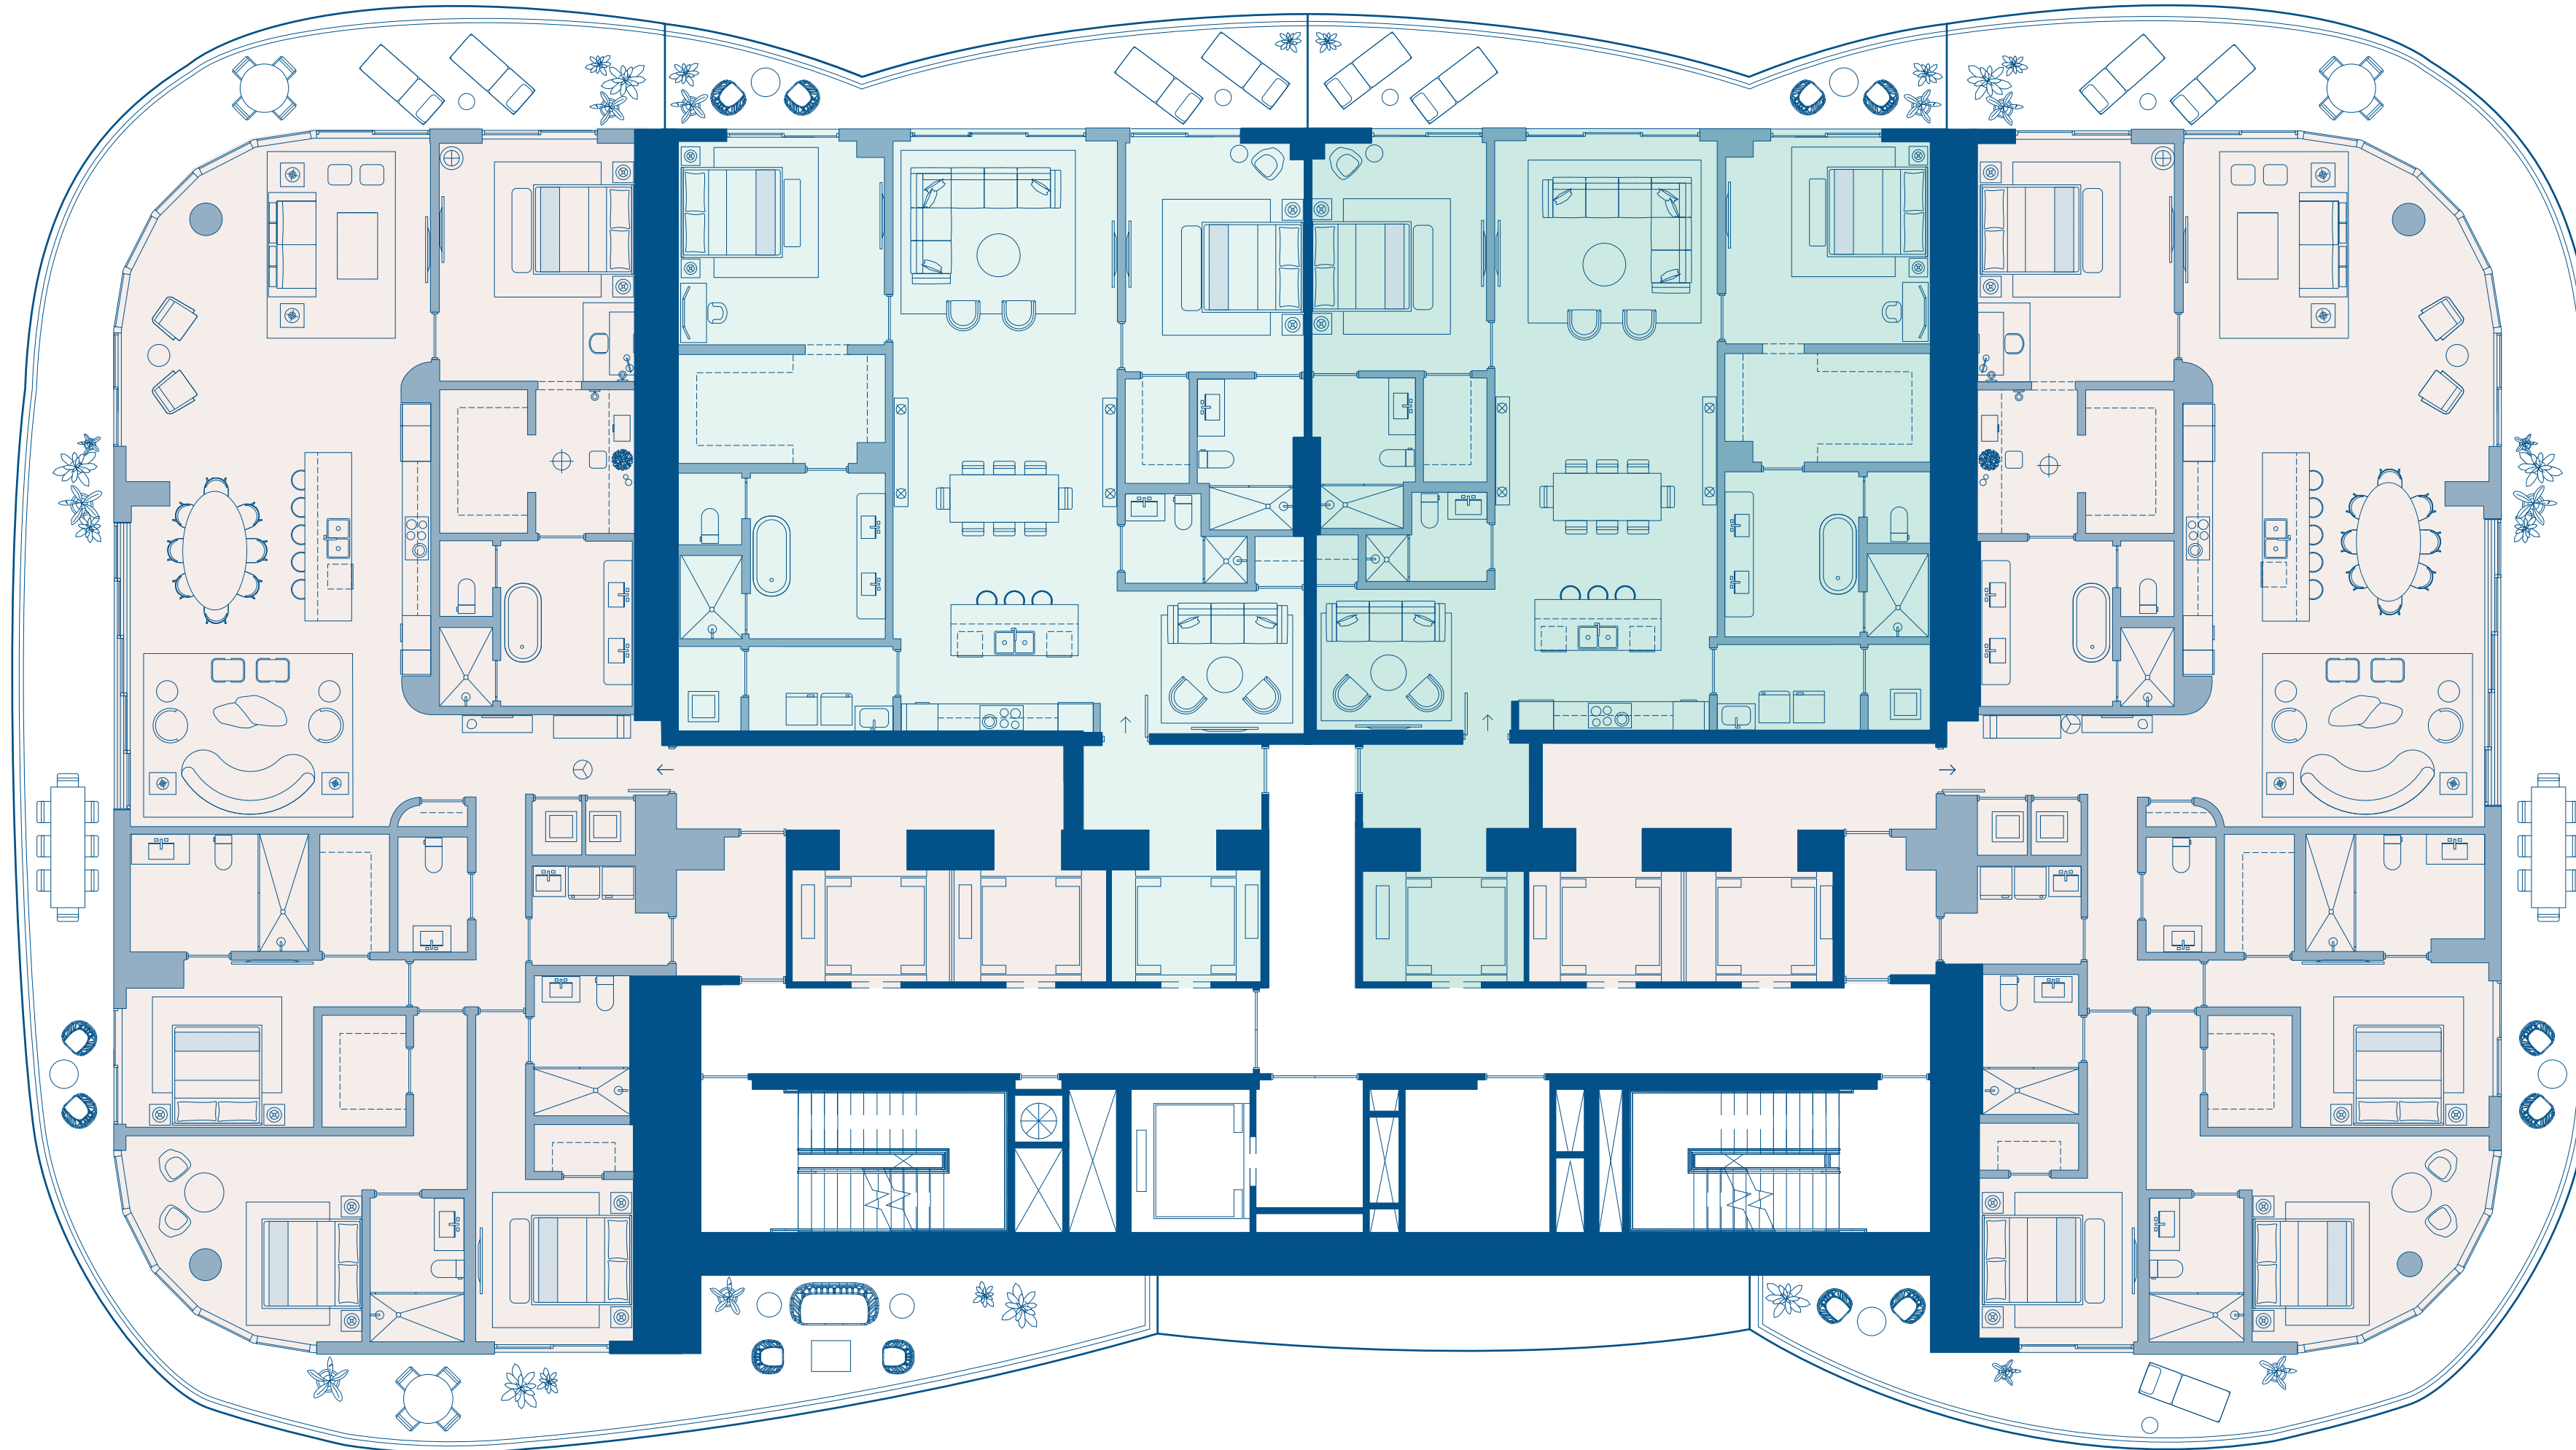

05

2 BEDROOMS + DEN
3.5 BATHROOMS

06

1 BEDROOM + DEN
2 BATHROOMS

NOT TO SCALE

LEVELS 62-78

BISCYANE BAY

03

2 BEDROOMS + DEN
3 BATHROOMS

02

2 BEDROOMS + DEN
3 BATHROOMS

04

4 BEDROOMS
4.5 BATHROOMS
SERVICE QUARTERS

01

4 BEDROOMS
4.5 BATHROOMS
SERVICE QUARTERS

BRICKELL SKYLINE